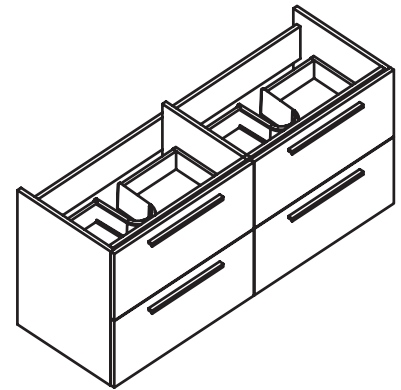

# SPECIFICATIONS

<b>Overall Dimensions</b>	54.25" W x 18.75" D(font to back) x 23.69" H
<b>Counter Dimensions</b>	54.25" W x 18.75" D(font to back) x 4" H
<b>Water Depth</b>	4-1/4" to overflow
<b>Drain Hole</b>	1-1/2" diameter
<b>Faucet Hole</b>	1-3/8" diameter
<b>Faucet Configurations</b>	Single hole drilling

## 54" TN-B1380

Wall Hung Vanity Cabinet

All measurements are approximate.

Vanity Top