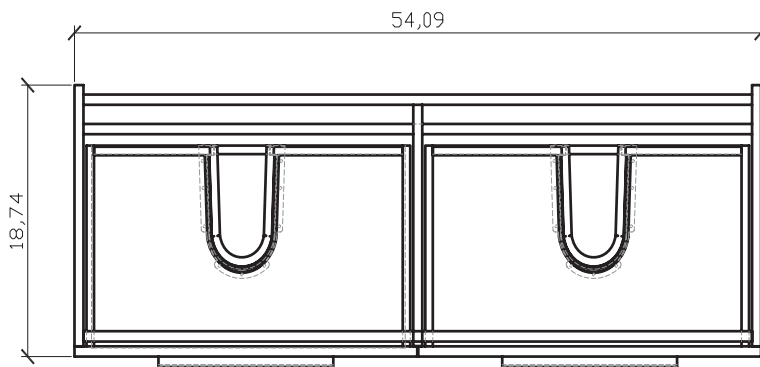

# SPECIFICATIONS

<b>Overall Dimensions</b>	54.25" W x 18.75" D(font to back) x 23.69" H
<b>Counter Dimensions</b>	54.25" W x 18.75" D(font to back) x 4" H
<b>Water Depth</b>	4-1/4" to overflow
<b>Drain Hole</b>	1-1/2" diameter
<b>Faucet Hole</b>	1-3/8" diameter
<b>Faucet Configurations</b>	Single hole drilling

## 54" TN-B1380

Wall Hung Vanity Cabinet

All measurements are approximate.

Vanity Top