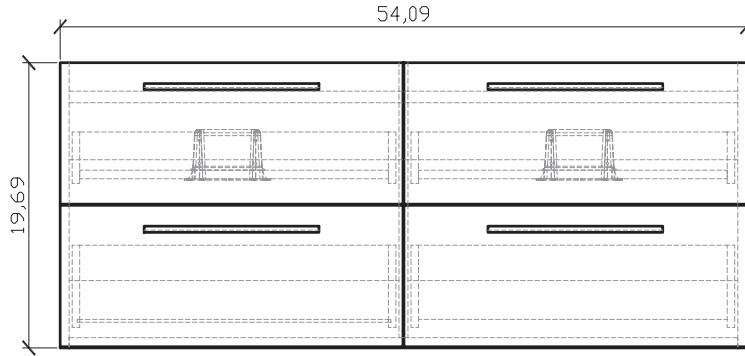

# SPECIFICATIONS

<b>Overall Dimensions</b>	54.25" W x 18.75" D(font to back) x 23.69" H
<b>Counter Dimensions</b>	54.25" W x 18.75" D(font to back) x 4" H
<b>Water Depth</b>	4-1/4" to overflow
<b>Drain Hole</b>	1-1/2" diameter
<b>Faucet Hole</b>	1-3/8" diameter
<b>Faucet Configurations</b>	Single hole drilling

## 54" TN-B1380

Wall Hung Vanity Cabinet

All measurements are approximate.

Vanity Top