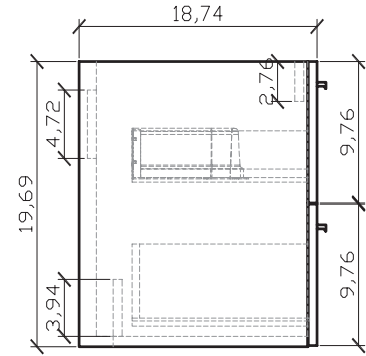

# SPECIFICATIONS

<b>Overall Dimensions</b>	54.25" W x 18.75" D(font to back) x 23.69" H
<b>Counter Dimensions</b>	54.25" W x 18.75" D(font to back) x 4" H
<b>Water Depth</b>	4-1/4" to overflow
<b>Drain Hole</b>	1-1/2" diameter
<b>Faucet Hole</b>	1-3/8" diameter
<b>Faucet Configurations</b>	Single hole drilling

## 54" TN-B1380

Wall Hung Vanity Cabinet

All measurements are approximate.

Vanity Top