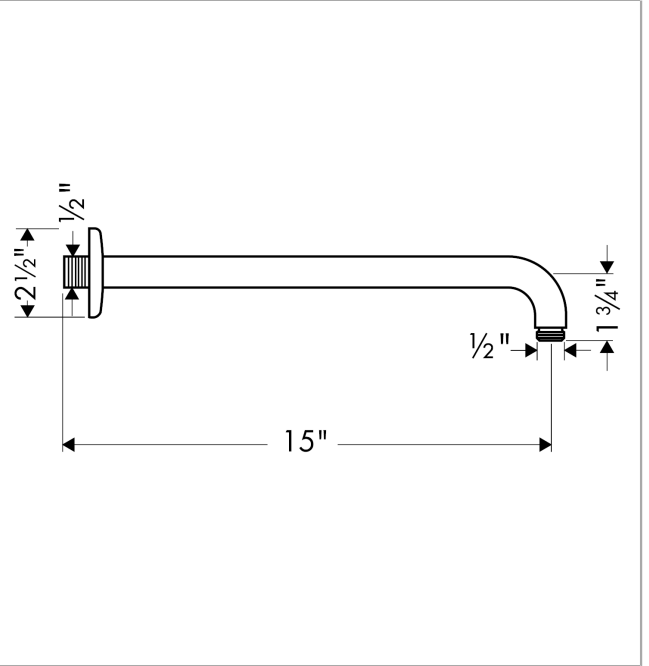

Showerarm Raindance 15"

Finishes : **chrome** Part no. : **27413001**

Description

Features

- 1/2" NPT
- Escutcheon

Item details

List Price \$ 188.00

Compliance

Product image

Scale drawing

Showerarm Raindance 15"Finishes : **chrome** Part no. : **27413001****Exploded drawing**

Year of production: >08/03

Showerarm Raindance 15"
 Finishes : **chrome** Part no. : **27413001**

Spare parts list

Year of production: >08/03

Pos.	Description	Part no.	Price	PU
1	escutcheon	28454000	-	1