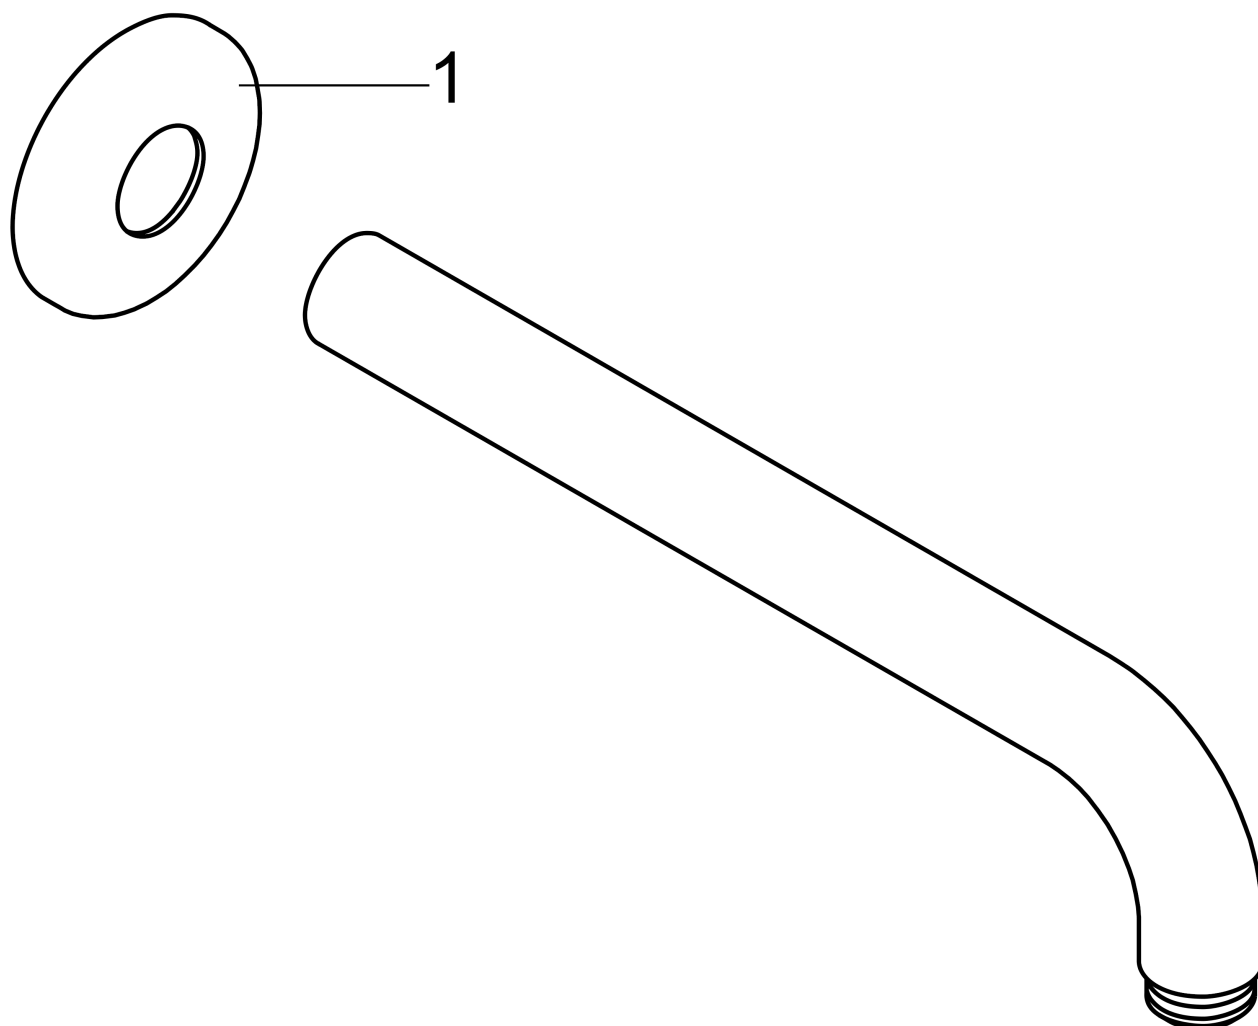

Showerarm Raindance 15"

Finishes : **chrome** Part no. : **27413001**

Description

Features

- 1/2" NPT
- Escutcheon

Item details

List Price \$ 188.00

Compliance

Product image

Scale drawing

Showerarm Raindance 15"Finishes : **chrome** Part no. : **27413001****Exploded drawing**

Year of production: >08/03

Showerarm Raindance 15"
 Finishes : **chrome** Part no. : **27413001**

Spare parts list

Year of production: >08/03

Pos.	Description	Part no.	Price	PU
1	escutcheon	28454000	-	1