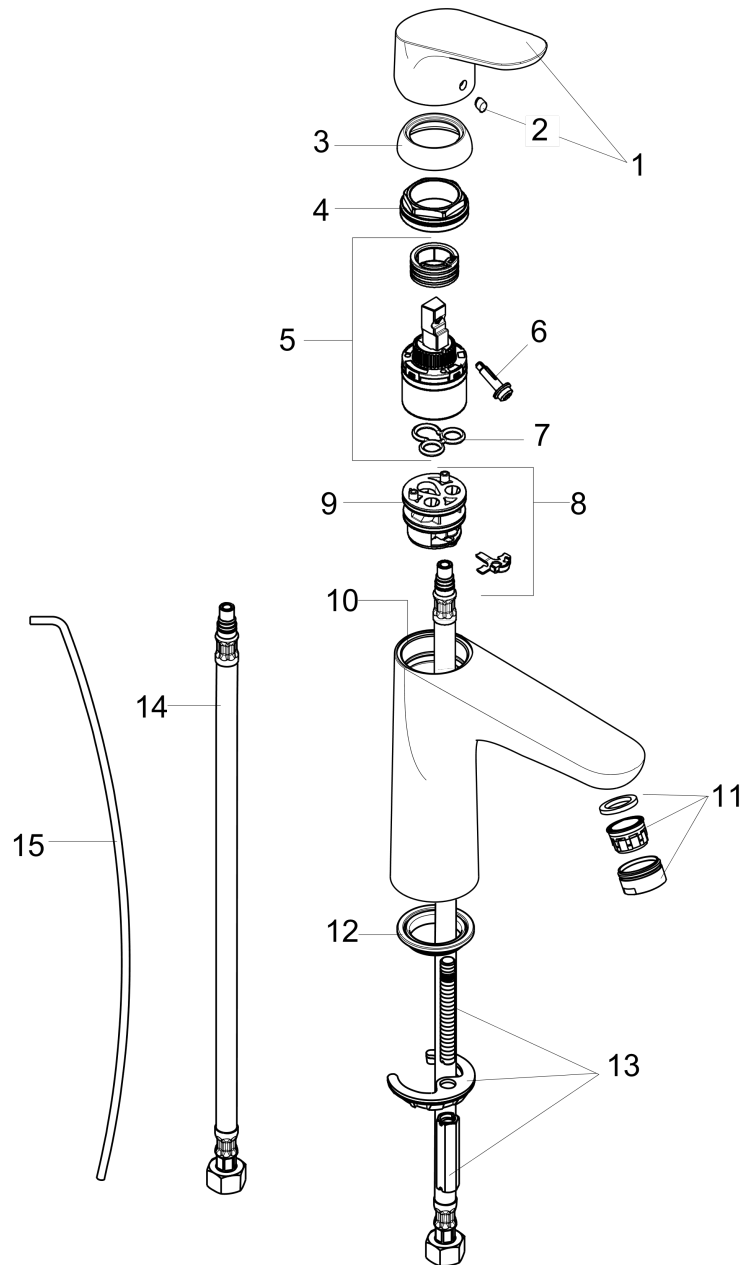

Focus

Single-Hole Faucet 100 with Pop-Up Drain, 1.2 GPM

Finishes : **chrome** Part no. : **04371000**

Description

Features

- Aerated spray
- Flow: 1.2 GPM (4.5 L/Min)
- Ceramic cartridge
- Includes pop-up drain

Item details

List Price \$ 244.00

Technology

Compliance

Product image

Scale drawing

Focus
Single-Hole Faucet 100 with Pop-Up Drain, 1.2 GPM
 Finishes : **chrome** Part no. : **04371000**

Exploded drawing

Year of production: >07/16

Focus**Single-Hole Faucet 100 with Pop-Up Drain, 1.2 GPM**Finishes : **chrome** Part no. : **04371000****Spare parts list**

Year of production: >07/16

Pos.	Description	Part no.	Price	PU
1	handle	98532000	-	1
2	screw cover	96338000	-	1
3	flange	97406000	-	1
4	nut	97209000	-	1
5	cartridge, assy	95646001	-	1
6	locking screw for handle	95140000	-	1
7	seal	95008000	-	1
8	adapter for cartridge	98750000	-	1
9	O-Ring 30x2	98186000	-	1
10	O-ring 35x2	92604000	-	1
11	aerator M24x1 (4,5 l/min)	92877000	-	1
12	seal Ø 42	98722000	-	1
13	fixing set	88508000	-	1
14	connection hose 18½" M8x0,75 3/8"	96321001	-	1
15	pull rod	96657000	-	1
a	pop up waste	88509000	-	1