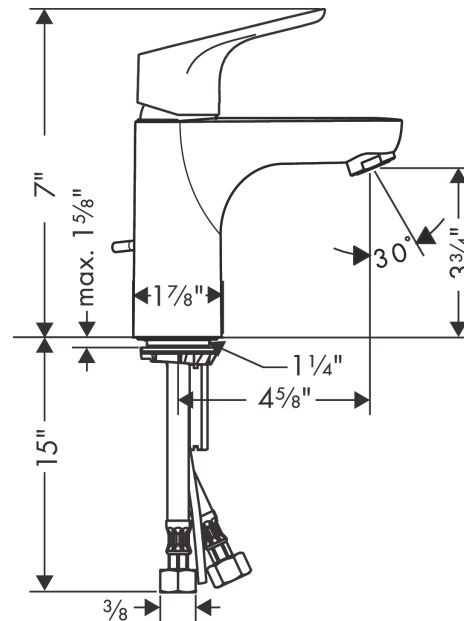

Focus

Single-Hole Faucet 100 with Pop-Up Drain, 1.2 GPM

Finishes : **chrome** Part no. : **04371000**

Description

Features

- Aerated spray
- Flow: 1.2 GPM (4.5 L/Min)
- Ceramic cartridge
- Includes pop-up drain

Item details

List Price \$ 244.00

Technology

Compliance

Product image

Scale drawing

Focus
Single-Hole Faucet 100 with Pop-Up Drain, 1.2 GPM
 Finishes : **chrome** Part no. : **04371000**

Exploded drawing

Year of production: >07/16

Focus**Single-Hole Faucet 100 with Pop-Up Drain, 1.2 GPM**Finishes : **chrome** Part no. : **04371000****Spare parts list**

Year of production: >07/16

Pos.	Description	Part no.	Price	PU
1	handle	98532000	-	1
2	screw cover	96338000	-	1
3	flange	97406000	-	1
4	nut	97209000	-	1
5	cartridge, assy	95646001	-	1
6	locking screw for handle	95140000	-	1
7	seal	95008000	-	1
8	adapter for cartridge	98750000	-	1
9	O-Ring 30x2	98186000	-	1
10	O-ring 35x2	92604000	-	1
11	aerator M24x1 (4,5 l/min)	92877000	-	1
12	seal Ø 42	98722000	-	1
13	fixing set	88508000	-	1
14	connection hose 18½" M8x0,75 3/8"	96321001	-	1
15	pull rod	96657000	-	1
a	pop up waste	88509000	-	1