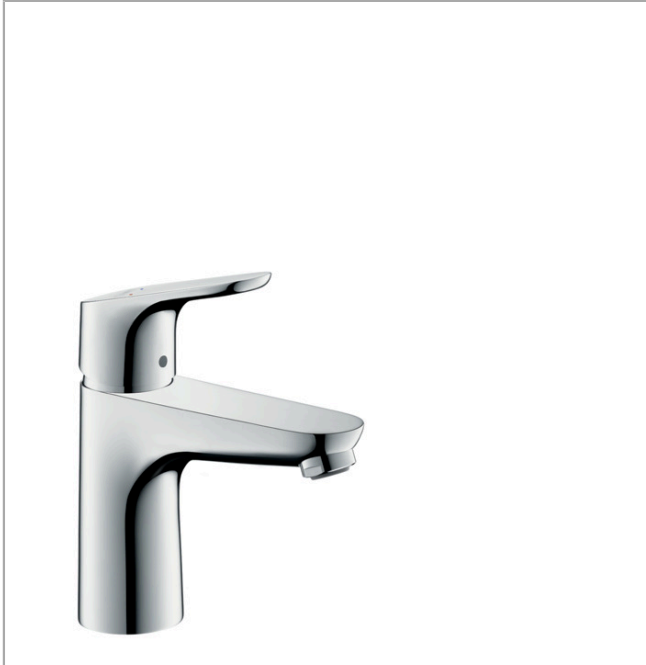

Focus

Single-Hole Faucet 100 with Pop-Up Drain, 1.2 GPM

Finishes : **chrome** Part no. : **04371000**

Description

Features

- Aerated spray
- Flow: 1.2 GPM (4.5 L/Min)
- Ceramic cartridge
- Includes pop-up drain

Item details

List Price \$ 244.00

Technology

Compliance

Product image

Scale drawing

Focus
Single-Hole Faucet 100 with Pop-Up Drain, 1.2 GPM
 Finishes : **chrome** Part no. : **04371000**

Exploded drawing

Year of production: >07/16

Focus**Single-Hole Faucet 100 with Pop-Up Drain, 1.2 GPM**Finishes : **chrome** Part no. : **04371000****Spare parts list**

Year of production: >07/16

Pos.	Description	Part no.	Price	PU
1	handle	98532000	-	1
2	screw cover	96338000	-	1
3	flange	97406000	-	1
4	nut	97209000	-	1
5	cartridge, assy	95646001	-	1
6	locking screw for handle	95140000	-	1
7	seal	95008000	-	1
8	adapter for cartridge	98750000	-	1
9	O-Ring 30x2	98186000	-	1
10	O-ring 35x2	92604000	-	1
11	aerator M24x1 (4,5 l/min)	92877000	-	1
12	seal Ø 42	98722000	-	1
13	fixing set	88508000	-	1
14	connection hose 18½" M8x0,75 3/8"	96321001	-	1
15	pull rod	96657000	-	1
a	pop up waste	88509000	-	1