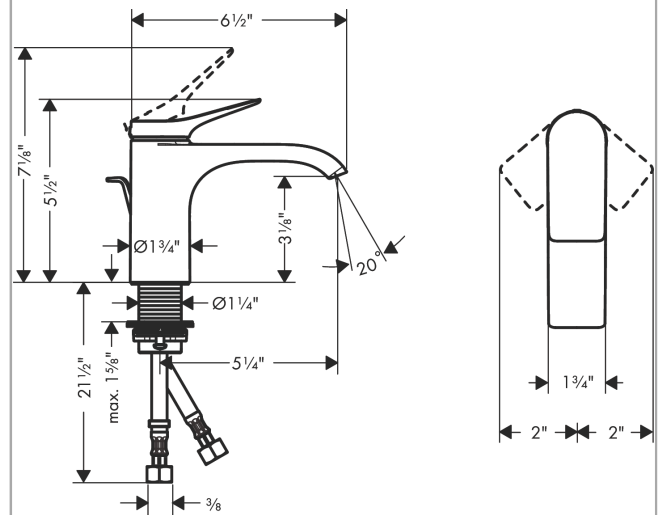

Vivenis
Single-Hole Faucet 80 with Pop-Up Drain, 1.2 GPM
 Finishes : **matte black** Part no. : **75010671**

Description

Features

- Consists of: Single-handle faucet, Pop-up assembly
- Spray modes: WaterfallStream
- Flow: 1.2 GPM (4.5 L/Min)
- Ceramic cartridge
- Includes pop-up drain
- Material waste set: Metal

Item details

List Price \$ 508.00

Technology

Design awards

Compliance

Product image

Scale drawing

Vivenis
Single-Hole Faucet 80 with Pop-Up Drain, 1.2 GPM
 Finishes : **matte black** Part no. : **75010671**

Exploded drawing

Year of production: >11/21

Vivenis**Single-Hole Faucet 80 with Pop-Up Drain, 1.2 GPM**Finishes : **matte black** Part no. : **75010671****Spare parts list**

Year of production: >11/21

Pos.	Description	Part no.	Price	PU
1	handle	94277670	-	1
2	screw cover	93735610	-	1
3	escutcheon	94027670	-	1
4	nut	93995000	-	1
5	O-ring 35x1,5	92114000	-	1
6	cartridge, assy	93897000	-	1
7	seal	95008000	-	1
8	O-ring 35x2	92604000	-	1
9	adapter for cartridge	98750000	-	1
10	O-Ring 30x2	98186000	-	1
11	spray former	94275001	-	1
12	connection hose 23½" M8x0,75 3/8"	96556001	-	1
13	flat seal	98749000	-	1
14	fixing set (Ø 32)	13961000	-	1
15	lever collar	97548000	-	1
16	pull rod	96657670	-	1
a	lever arm 340mm (ball-Ø12mm)	96324000	-	1