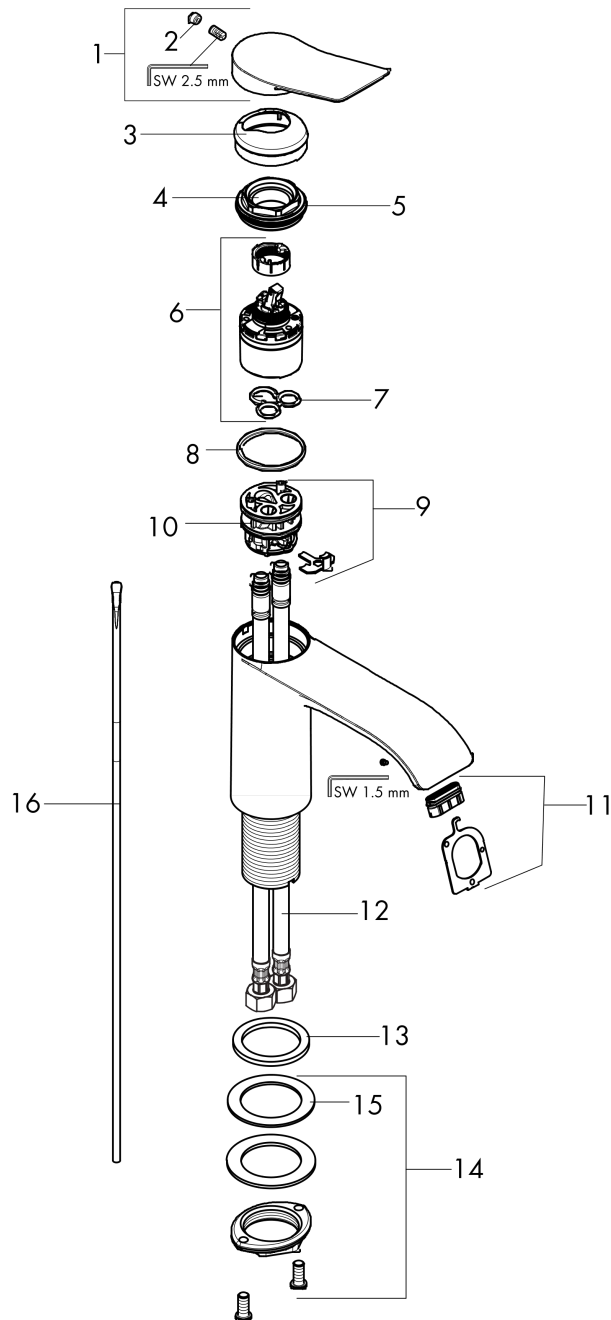

Vivenis
Single-Hole Faucet 80 with Pop-Up Drain, 1.2 GPM
 Finishes : **matte black** Part no. : **75010671**

Description

Features

- Consists of: Single-handle faucet, Pop-up assembly
- Spray modes: WaterfallStream
- Flow: 1.2 GPM (4.5 L/Min)
- Ceramic cartridge
- Includes pop-up drain
- Material waste set: Metal

Item details

List Price \$ 508.00

Technology

Design awards

Compliance

Product image

Scale drawing

Vivenis
Single-Hole Faucet 80 with Pop-Up Drain, 1.2 GPM
 Finishes : **matte black** Part no. : **75010671**

Exploded drawing

Year of production: >11/21

Vivenis**Single-Hole Faucet 80 with Pop-Up Drain, 1.2 GPM**Finishes : **matte black** Part no. : **75010671****Spare parts list**

Year of production: >11/21

Pos.	Description	Part no.	Price	PU
1	handle	94277670	-	1
2	screw cover	93735610	-	1
3	escutcheon	94027670	-	1
4	nut	93995000	-	1
5	O-ring 35x1,5	92114000	-	1
6	cartridge, assy	93897000	-	1
7	seal	95008000	-	1
8	O-ring 35x2	92604000	-	1
9	adapter for cartridge	98750000	-	1
10	O-Ring 30x2	98186000	-	1
11	spray former	94275001	-	1
12	connection hose 23½" M8x0,75 3/8"	96556001	-	1
13	flat seal	98749000	-	1
14	fixing set (Ø 32)	13961000	-	1
15	lever collar	97548000	-	1
16	pull rod	96657670	-	1
a	lever arm 340mm (ball-Ø12mm)	96324000	-	1