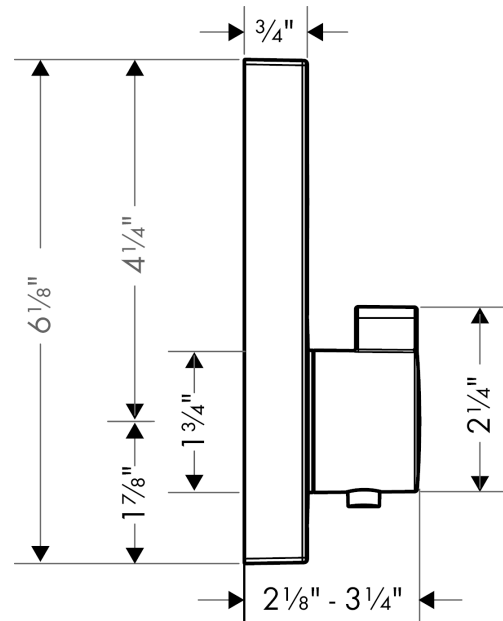

**ShowerSelect**  
**Thermostatic Trim for 2 Functions, Square**  
 Finishes : **chrome** Part no. : **15763001**

**Description**

**Features**

- Outlets may be operated simultaneously
- Select push-button on/off control for 2 outlets
- Flow: 8.0 GPM (30.3 L/Min) / 2.0 GPM (7.6 L/Min)
- Thermostatic cartridge, Start/stop cartridge
- Anti-scald 100° safety stop
- Optimized for water-efficient shower products
- Trim comes with Select buttons: handshower and Rain
- Optional accessory to limit total flow to 2.0 GPM @ 80 psi where required

**Item details**

List Price \$ 679.00

**Technology**

**Compliance**

**Product image**

**Scale drawing**

**ShowerSelect**  
**Thermostatic Trim for 2 Functions, Square**  
 Finishes : **chrome**    Part no. : **15763001**

**Exploded drawing**

Year of production: >12/14

**ShowerSelect**  
**Thermostatic Trim for 2 Functions, Square**  
 Finishes : **chrome** Part no. : **15763001**