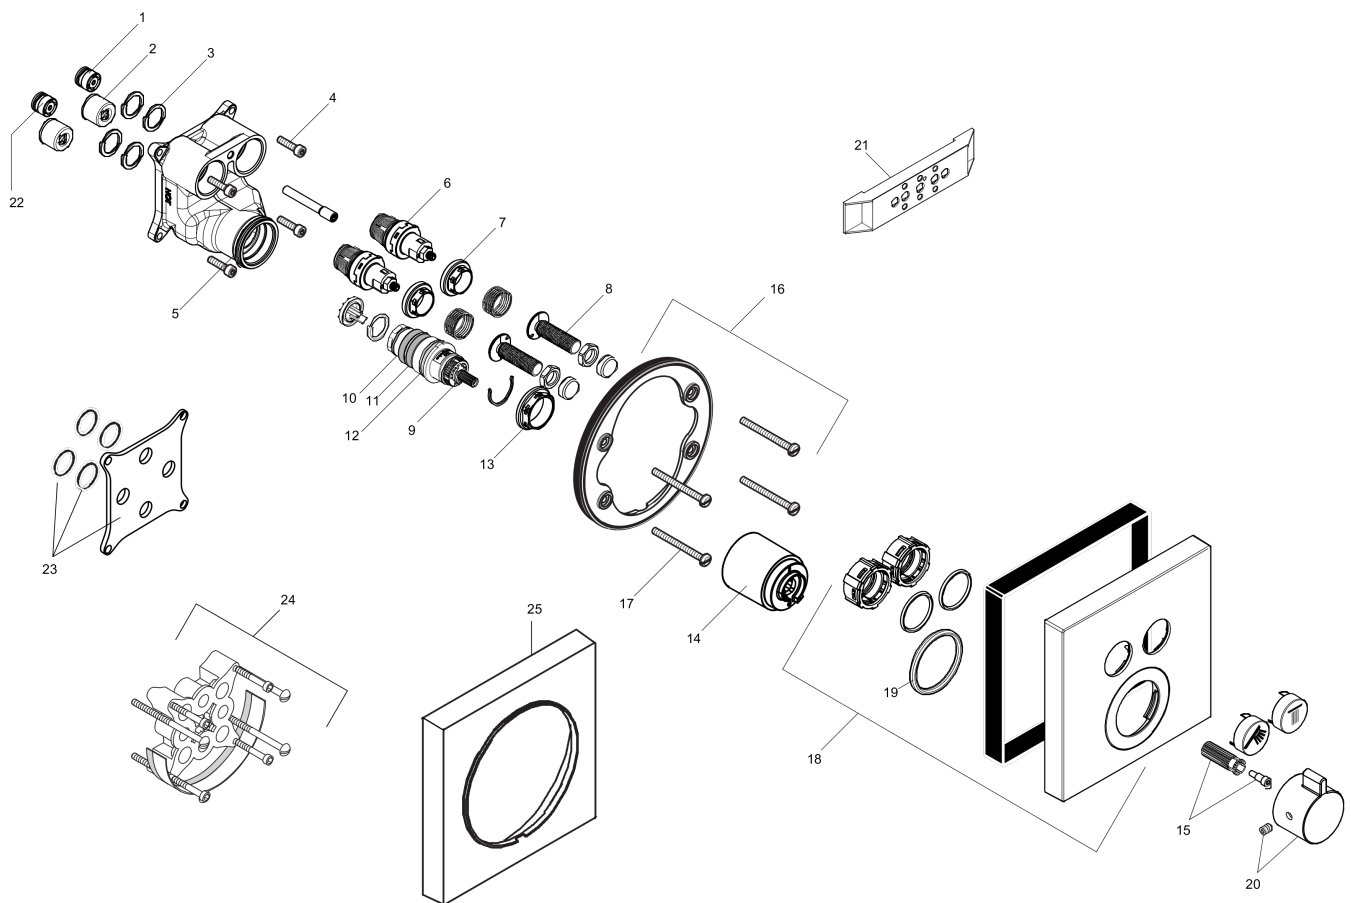

**ShowerSelect**  
**Thermostatic Trim for 2 Functions, Square**  
 Finishes : **chrome** Part no. : **15763001**

**Description**

**Features**

- Outlets may be operated simultaneously
- Select push-button on/off control for 2 outlets
- Flow: 8.0 GPM (30.3 L/Min) / 2.0 GPM (7.6 L/Min)
- Thermostatic cartridge, Start/stop cartridge
- Anti-scald 100° safety stop
- Optimized for water-efficient shower products
- Trim comes with Select buttons: handshower and Rain
- Optional accessory to limit total flow to 2.0 GPM @ 80 psi where required

**Item details**

List Price \$ 679.00

**Technology**

**Compliance**

**Product image**

**Scale drawing**

**ShowerSelect**  
**Thermostatic Trim for 2 Functions, Square**  
 Finishes : **chrome**    Part no. : **15763001**

**Exploded drawing**

Year of production: >12/14

**ShowerSelect**  
**Thermostatic Trim for 2 Functions, Square**  
 Finishes : **chrome** Part no. : **15763001**