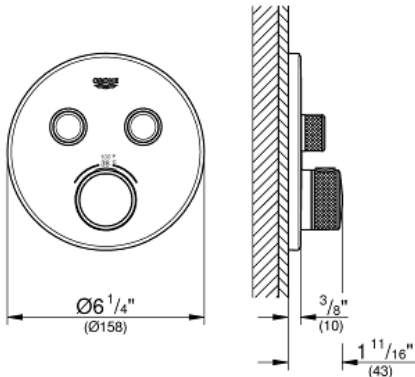

GROHTHERM SMARTCONTROL Dual Function Thermostatic Trim with Control Module

MODEL # 29137000

Pure Freude
an Wasser

GROHE

Product Description: GROHTHERM SMARTCONTROL Dual Function Thermostatic Trim with Control Module

Standard Specification:

- Final installation set for:
- Required rough-in-set sold separately (GROHE Rapido SmartBox 35 601 000)
- Metal wall escutcheon with **GROHE QuickFix** (covered escutcheon and shaft sealing, covered fixing), 6° angle adjustable
- 3/8" (10 mm) thin profile escutcheon
- **GROHE StarLight** chrome finish
- SmartControl push for ON-OFF, turn for volume adjustment from EcoJoy to Full Flow
- Includes various icons to customize push buttons
- **GROHE TurboStat** Compact cartridge with wax thermoelement
- **GROHE SafeStop** safety button at 100°F/38°C
- Built-in check valve with dirt strainer
- Multiple outlets can be run simultaneously
- Maximum flow performance combined: 7.7gpm (29L/min) @ 43.5 psi (3 bar)
- Optional flow reducer for CALGreen compliance included

Applicable Codes & Standards:

- ASME A112.18.1/CSA B125.1

Color:

- 29137000 StarLight Chrome