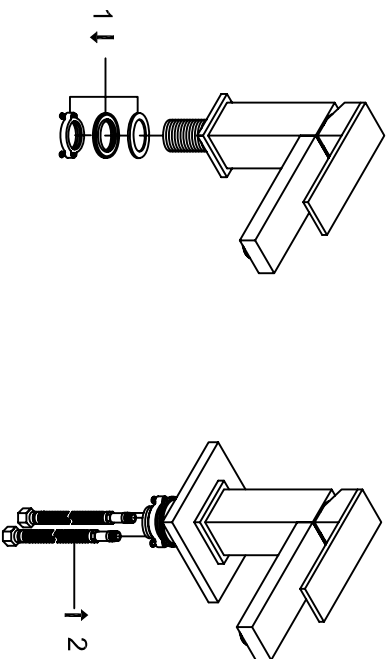

Single lever mono basin mixer

Art NO: JDL8601000BN

Installation

Technique drawing

Explosion drawing