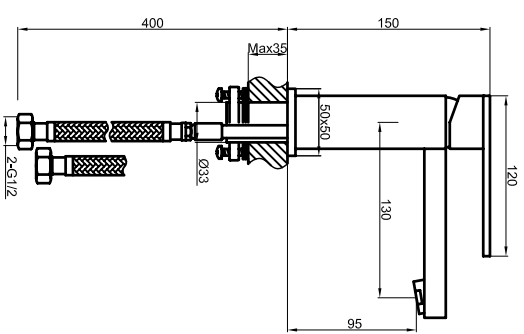

Single lever mono basin mixer

Art NO: JDL8601000BN

Installation

Technique drawing

Explosion drawing