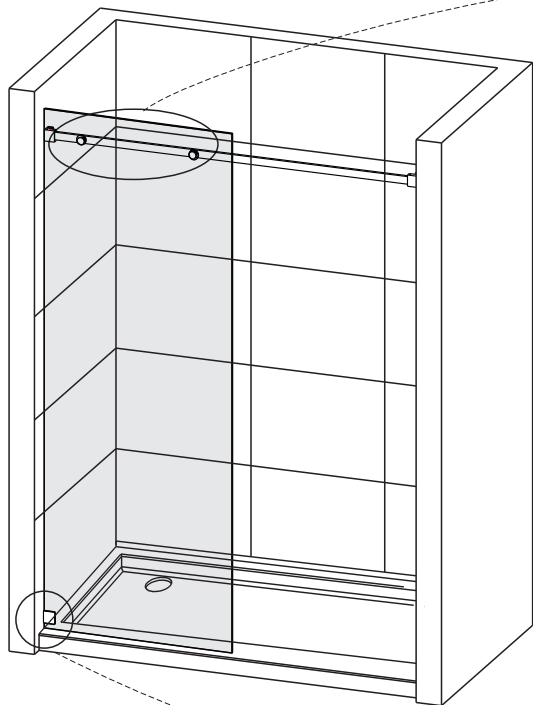

CHOOSE A CONFIGURATION

PARTS LISTING

ITEM	PARTS	DIAGRAM	QTY	ITEM	PARTS	DIAGRAM	QTY
1	Wall plugs Ø6		3	9	Floor guide for door glass		1
2	Track holder for fixed panel		2	10	Anti-splash threshold		1
3	Fixed panel		1	11	Roller		2
4	Fixed panel seal		1	12	Rail		1
5	Door seal		2	13	Anti jumping knob		2
6	Sliding door		1	14	Screw St4x20		3
7	Wall mount bracket		1	15	Guide rail bracket		2
8	Floor guide for fixed glass		1	16	Back to back door pull		1

1

2

Product Height	A	B	C
60" (1524mm)	56 1/4" (1429mm)	5 7/8" (150mm)	7/8" (23mm)
66" (1676mm)	62 1/4" (1581mm)		
72" (1828mm)	68 1/4" (1733mm)		
75" (1905mm)	71 1/4" (1810mm)		
76" (1930mm)	72 1/4" (1835mm)		
78" (1981mm)	74 1/4" (1886mm)		
79" (2006mm)	75 1/4" (1911mm)		

3

4

5

6

7

8

9

10