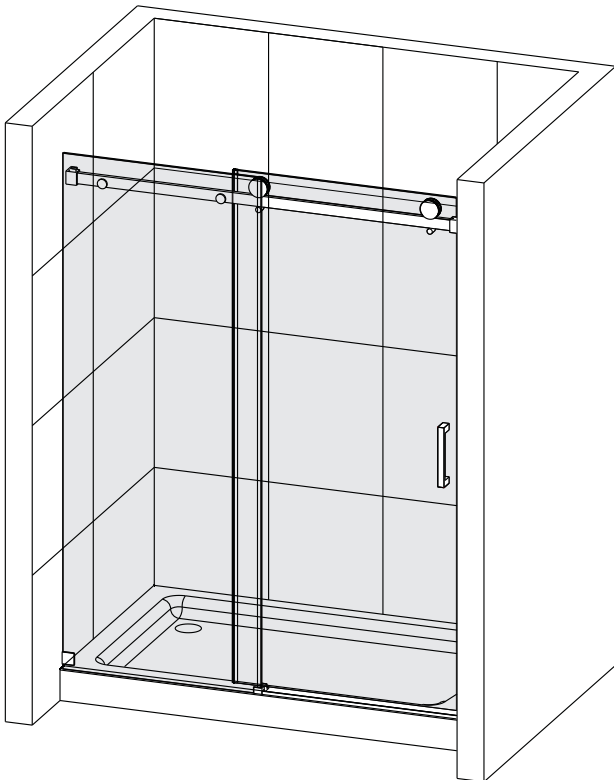

INSTALLATION OVER CERAMIC TILES

- If your shower door is to be installed over ceramic tiles, the tiles should lay completely under the wall jamb.
- Silicone should be used to seal the gap where the ceramic tiles meet the fixed panel.

TOOLS REQUIRED

 SPIRIT LEVEL	 POWER DRILL	 PENCIL	 SILICONE	 MALLET
 TAPE MEASURE	 SCREW DRIVER	 6mm&3mm(1/4" & 1/8") DRILL BITS	 HACKSAW	 SAFETY GLASSES

* Use a 6mm(1/4") drill bit for ceramic when drilling into ceramic tiles

CHOOSE A CONFIGURATION

PARTS LISTING

ITEM	PARTS	DIAGRAM	QTY	ITEM	PARTS	DIAGRAM	QTY
1	Wall plugs Ø6		3	9	Floor guide for door glass		1
2	Track holder for fixed panel		2	10	Anti-splash threshold		1
3	Fixed panel		1	11	Roller		2
4	Fixed panel seal		1	12	Rail		1
5	Door seal		2	13	Anti jumping knob		2
6	Sliding door		1	14	Screw St4x20		3
7	Wall mount bracket		1	15	Guide rail bracket		2
8	Floor guide for fixed glass		1	16	Back to back door pull		1

1

2

Product Height	A	B	C
60" (1524mm)	56 1/4" (1429mm)	5 7/8" (150mm)	7/8" (23mm)
66" (1676mm)	62 1/4" (1581mm)		
72" (1828mm)	68 1/4" (1733mm)		
75" (1905mm)	71 1/4" (1810mm)		
76" (1930mm)	72 1/4" (1835mm)		
78" (1981mm)	74 1/4" (1886mm)		
79" (2006mm)	75 1/4" (1911mm)		