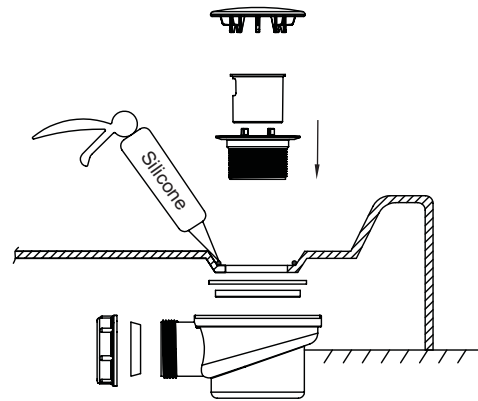

TOOLS REQUIRED

 SPIRIT LEVEL	 POWER DRILL	 PENCIL	 SILICONE	 MALLET
 TAPE MEASURE	 SCREW DRIVER	 6mm&3mm(1/4" & 1/8") DRILL BITS	 HACKSAW	 SAFETY GLASSES

* Use a 6mm(1/4") drill bit for ceramic when drilling into ceramic tiles

CHOOSE A CONFIGURATION

PARTS LISTING

ITEM	PARTS	DIAGRAM	QTY	ITEM	PARTS	DIAGRAM	QTY
1	Wall plugs Ø6		3	9	Floor guide for door glass		1
2	Track holder for fixed panel		2	10	Anti-splash threshold		1
3	Fixed panel		1	11	Roller		2
4	Fixed panel seal		1	12	Rail		1
5	Door seal		2	13	Anti jumping knob		2
6	Sliding door		1	14	Screw St4x20		3
7	Wall mount bracket		1	15	Guide rail bracket		2
8	Floor guide for fixed glass		1	16	Back to back door pull		1

1

2

Product Height	A	B	C
60" (1524mm)	56 1/4" (1429mm)	5 7/8" (150mm)	7/8" (23mm)
66" (1676mm)	62 1/4" (1581mm)		
72" (1828mm)	68 1/4" (1733mm)		
75" (1905mm)	71 1/4" (1810mm)		
76" (1930mm)	72 1/4" (1835mm)		
78" (1981mm)	74 1/4" (1886mm)		
79" (2006mm)	75 1/4" (1911mm)		