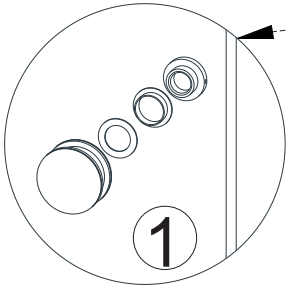

CHOOSE A CONFIGURATION

PARTS LISTING

ITEM	PARTS	DIAGRAM	QTY	ITEM	PARTS	DIAGRAM	QTY
1	Wall plugs Ø6		3	9	Floor guide for door glass		1
2	Track holder for fixed panel		2	10	Anti-splash threshold		1
3	Fixed panel		1	11	Roller		2
4	Fixed panel seal		1	12	Rail		1
5	Door seal		2	13	Anti jumping knob		2
6	Sliding door		1	14	Screw St4x20		3
7	Wall mount bracket		1	15	Guide rail bracket		2
8	Floor guide for fixed glass		1	16	Back to back door pull		1

1

2

Product Height	A	B	C
60" (1524mm)	56 1/4" (1429mm)	5 7/8" (150mm)	7/8" (23mm)
66" (1676mm)	62 1/4" (1581mm)		
72" (1828mm)	68 1/4" (1733mm)		
75" (1905mm)	71 1/4" (1810mm)		
76" (1930mm)	72 1/4" (1835mm)		
78" (1981mm)	74 1/4" (1886mm)		
79" (2006mm)	75 1/4" (1911mm)		

3

4

5

6

7

8

9

10