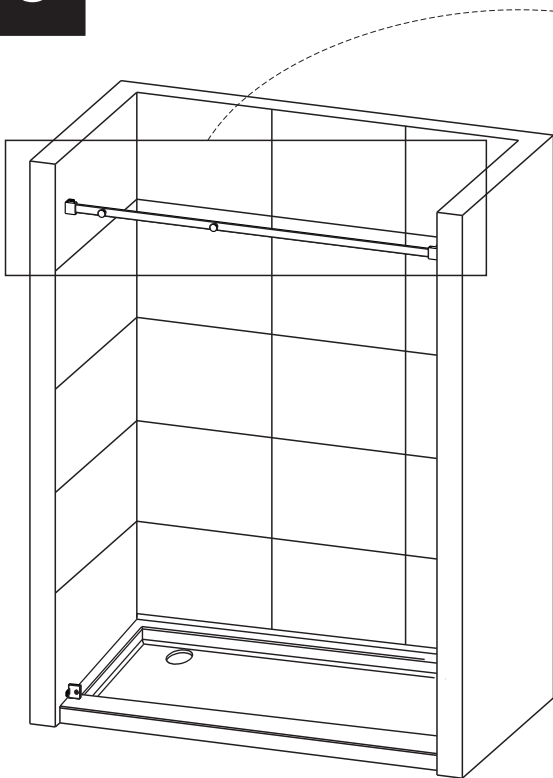

CHOOSE A CONFIGURATION

PARTS LISTING

ITEM	PARTS	DIAGRAM	QTY	ITEM	PARTS	DIAGRAM	QTY
1	Wall plugs Ø6		3	9	Floor guide for door glass		1
2	Track holder for fixed panel		2	10	Anti-splash threshold		1
3	Fixed panel		1	11	Roller		2
4	Fixed panel seal		1	12	Rail		1
5	Door seal		2	13	Anti jumping knob		2
6	Sliding door		1	14	Screw St4x20		3
7	Wall mount bracket		1	15	Guide rail bracket		2
8	Floor guide for fixed glass		1	16	Back to back door pull		1

1

2

Product Height	A	B	C
60" (1524mm)	56 1/4" (1429mm)	5 7/8" (150mm)	7/8" (23mm)
66" (1676mm)	62 1/4" (1581mm)		
72" (1828mm)	68 1/4" (1733mm)		
75" (1905mm)	71 1/4" (1810mm)		
76" (1930mm)	72 1/4" (1835mm)		
78" (1981mm)	74 1/4" (1886mm)		
79" (2006mm)	75 1/4" (1911mm)		

3

4

5

6

7

8

9

10