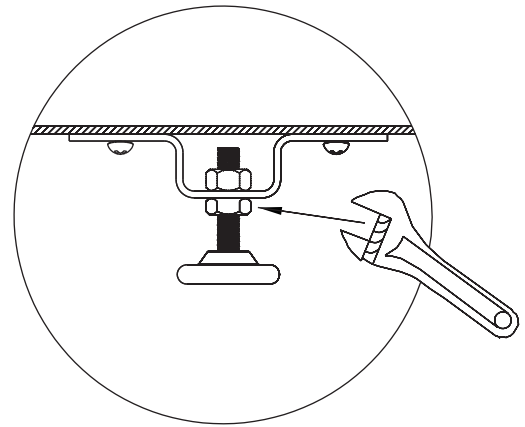

TOOLS REQUIRED

 SPIRIT LEVEL	 POWER DRILL	 PENCIL	 SILICONE	 MALLET
 TAPE MEASURE	 SCREW DRIVER	 6mm&3mm(1/4" & 1/8") DRILL BITS	 HACKSAW	 SAFETY GLASSES

* Use a 6mm(1/4") drill bit for ceramic when drilling into ceramic tiles

CHOOSE A CONFIGURATION

PARTS LISTING

ITEM	PARTS	DIAGRAM	QTY	ITEM	PARTS	DIAGRAM	QTY
1	Wall plugs Ø6		3	9	Floor guide for door glass		1
2	Track holder for fixed panel		2	10	Anti-splash threshold		1
3	Fixed panel		1	11	Roller		2
4	Fixed panel seal		1	12	Rail		1
5	Door seal		2	13	Anti jumping knob		2
6	Sliding door		1	14	Screw St4x20		3
7	Wall mount bracket		1	15	Guide rail bracket		2
8	Floor guide for fixed glass		1	16	Back to back door pull		1

1

2

Product Height	A	B	C
60" (1524mm)	56 1/4" (1429mm)	5 7/8" (150mm)	7/8" (23mm)
66" (1676mm)	62 1/4" (1581mm)		
72" (1828mm)	68 1/4" (1733mm)		
75" (1905mm)	71 1/4" (1810mm)		
76" (1930mm)	72 1/4" (1835mm)		
78" (1981mm)	74 1/4" (1886mm)		
79" (2006mm)	75 1/4" (1911mm)		