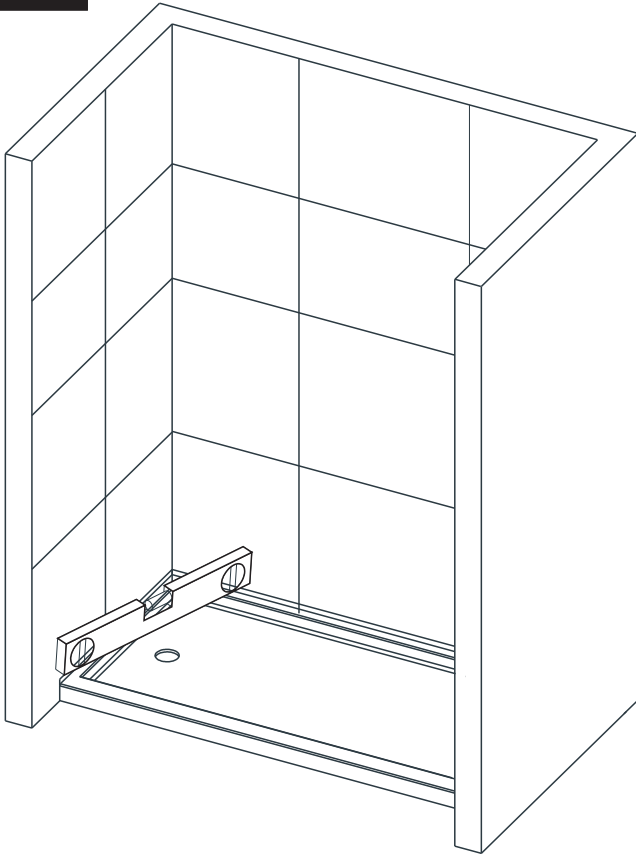

CHOOSE A CONFIGURATION

PARTS LISTING

ITEM	PARTS	DIAGRAM	QTY	ITEM	PARTS	DIAGRAM	QTY
1	Wall plugs Ø6		3	9	Floor guide for door glass		1
2	Track holder for fixed panel		2	10	Anti-splash threshold		1
3	Fixed panel		1	11	Roller		2
4	Fixed panel seal		1	12	Rail		1
5	Door seal		2	13	Anti jumping knob		2
6	Sliding door		1	14	Screw St4x20		3
7	Wall mount bracket		1	15	Guide rail bracket		2
8	Floor guide for fixed glass		1	16	Back to back door pull		1

1

2

Product Height	A	B	C
60" (1524mm)	56 1/4" (1429mm)	5 7/8" (150mm)	7/8" (23mm)
66" (1676mm)	62 1/4" (1581mm)		
72" (1828mm)	68 1/4" (1733mm)		
75" (1905mm)	71 1/4" (1810mm)		
76" (1930mm)	72 1/4" (1835mm)		
78" (1981mm)	74 1/4" (1886mm)		
79" (2006mm)	75 1/4" (1911mm)		