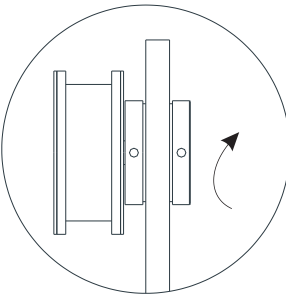

CHOOSE A CONFIGURATION

PARTS LISTING

ITEM	PARTS	DIAGRAM	QTY	ITEM	PARTS	DIAGRAM	QTY
1	Wall plugs Ø6		3	9	Floor guide for door glass		1
2	Track holder for fixed panel		2	10	Anti-splash threshold		1
3	Fixed panel		1	11	Roller		2
4	Fixed panel seal		1	12	Rail		1
5	Door seal		2	13	Anti jumping knob		2
6	Sliding door		1	14	Screw St4x20		3
7	Wall mount bracket		1	15	Guide rail bracket		2
8	Floor guide for fixed glass		1	16	Back to back door pull		1

1

2

Product Height	A	B	C
60" (1524mm)	56 1/4" (1429mm)	5 7/8" (150mm)	7/8" (23mm)
66" (1676mm)	62 1/4" (1581mm)		
72" (1828mm)	68 1/4" (1733mm)		
75" (1905mm)	71 1/4" (1810mm)		
76" (1930mm)	72 1/4" (1835mm)		
78" (1981mm)	74 1/4" (1886mm)		
79" (2006mm)	75 1/4" (1911mm)		

3

4

5

6

7

8

9

10