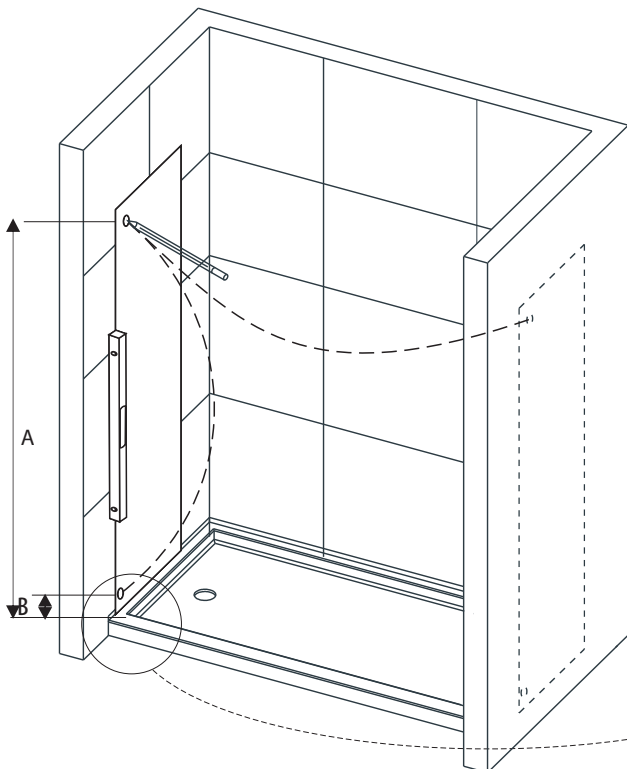

TOOLS REQUIRED

 SPIRIT LEVEL	 POWER DRILL	 PENCIL	 SILICONE	 MALLET
 TAPE MEASURE	 SCREW DRIVER	 6mm&3mm(1/4" & 1/8") DRILL BITS	 HACKSAW	 SAFETY GLASSES

* Use a 6mm(1/4") drill bit for ceramic when drilling into ceramic tiles

CHOOSE A CONFIGURATION

PARTS LISTING

ITEM	PARTS	DIAGRAM	QTY	ITEM	PARTS	DIAGRAM	QTY
1	Wall plugs Ø6		3	9	Floor guide for door glass		1
2	Track holder for fixed panel		2	10	Anti-splash threshold		1
3	Fixed panel		1	11	Roller		2
4	Fixed panel seal		1	12	Rail		1
5	Door seal		2	13	Anti jumping knob		2
6	Sliding door		1	14	Screw St4x20		3
7	Wall mount bracket		1	15	Guide rail bracket		2
8	Floor guide for fixed glass		1	16	Back to back door pull		1

1

2

Product Height	A	B	C
60" (1524mm)	56 1/4" (1429mm)	5 7/8" (150mm)	7/8" (23mm)
66" (1676mm)	62 1/4" (1581mm)		
72" (1828mm)	68 1/4" (1733mm)		
75" (1905mm)	71 1/4" (1810mm)		
76" (1930mm)	72 1/4" (1835mm)		
78" (1981mm)	74 1/4" (1886mm)		
79" (2006mm)	75 1/4" (1911mm)		