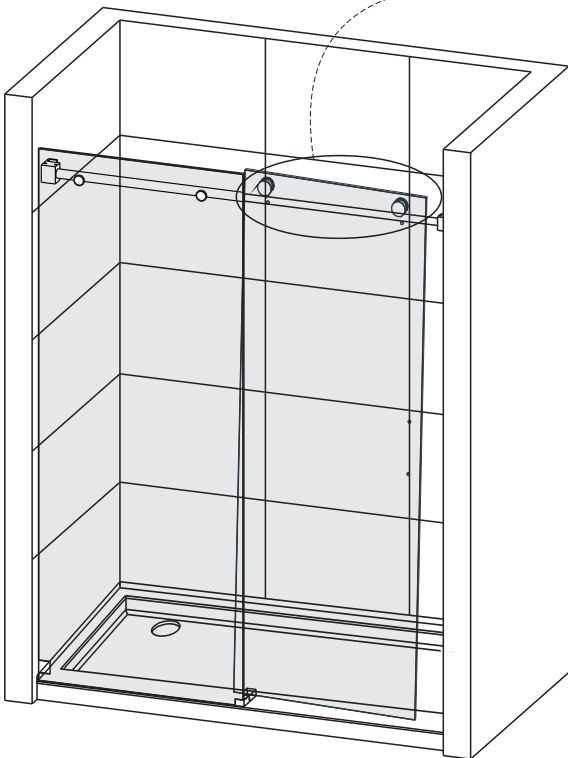

CHOOSE A CONFIGURATION

PARTS LISTING

ITEM	PARTS	DIAGRAM	QTY	ITEM	PARTS	DIAGRAM	QTY
1	Wall plugs Ø6		3	9	Floor guide for door glass		1
2	Track holder for fixed panel		2	10	Anti-splash threshold		1
3	Fixed panel		1	11	Roller		2
4	Fixed panel seal		1	12	Rail		1
5	Door seal		2	13	Anti jumping knob		2
6	Sliding door		1	14	Screw St4x20		3
7	Wall mount bracket		1	15	Guide rail bracket		2
8	Floor guide for fixed glass		1	16	Back to back door pull		1

1

2

Product Height	A	B	C
60" (1524mm)	56 1/4" (1429mm)	5 7/8" (150mm)	7/8" (23mm)
66" (1676mm)	62 1/4" (1581mm)		
72" (1828mm)	68 1/4" (1733mm)		
75" (1905mm)	71 1/4" (1810mm)		
76" (1930mm)	72 1/4" (1835mm)		
78" (1981mm)	74 1/4" (1886mm)		
79" (2006mm)	75 1/4" (1911mm)		

3

4

5

6

7

8

9

10