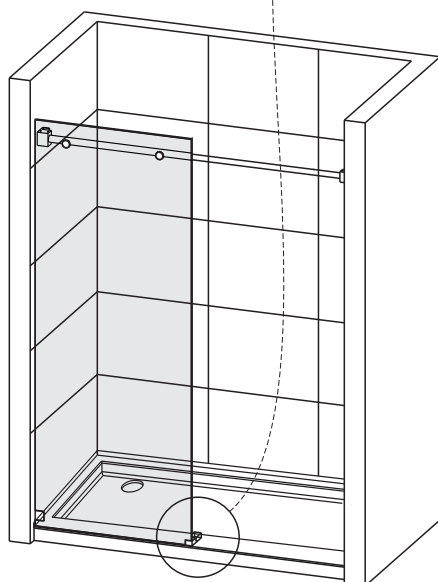

CHOOSE A CONFIGURATION

PARTS LISTING

ITEM	PARTS	DIAGRAM	QTY	ITEM	PARTS	DIAGRAM	QTY
1	Wall plugs Ø6		3	9	Floor guide for door glass		1
2	Track holder for fixed panel		2	10	Anti-splash threshold		1
3	Fixed panel		1	11	Roller		2
4	Fixed panel seal		1	12	Rail		1
5	Door seal		2	13	Anti jumping knob		2
6	Sliding door		1	14	Screw St4x20		3
7	Wall mount bracket		1	15	Guide rail bracket		2
8	Floor guide for fixed glass		1	16	Back to back door pull		1

1

2

Product Height	A	B	C
60" (1524mm)	56 1/4" (1429mm)	5 7/8" (150mm)	7/8" (23mm)
66" (1676mm)	62 1/4" (1581mm)		
72" (1828mm)	68 1/4" (1733mm)		
75" (1905mm)	71 1/4" (1810mm)		
76" (1930mm)	72 1/4" (1835mm)		
78" (1981mm)	74 1/4" (1886mm)		
79" (2006mm)	75 1/4" (1911mm)		

3

4

5

6

7

8

9

10