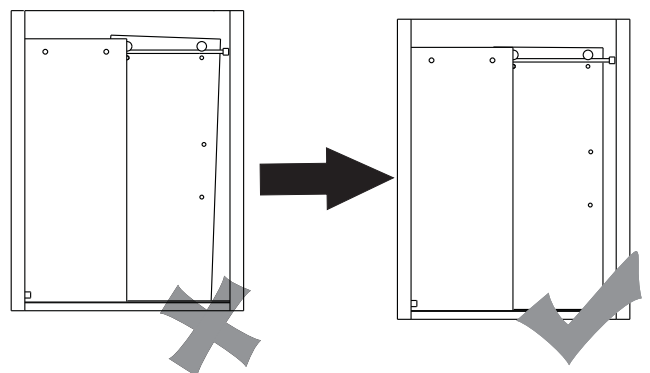

CHOOSE A CONFIGURATION

PARTS LISTING

ITEM	PARTS	DIAGRAM	QTY	ITEM	PARTS	DIAGRAM	QTY
1	Wall plugs Ø6		3	9	Floor guide for door glass		1
2	Track holder for fixed panel		2	10	Anti-splash threshold		1
3	Fixed panel		1	11	Roller		2
4	Fixed panel seal		1	12	Rail		1
5	Door seal		2	13	Anti jumping knob		2
6	Sliding door		1	14	Screw St4x20		3
7	Wall mount bracket		1	15	Guide rail bracket		2
8	Floor guide for fixed glass		1	16	Back to back door pull		1

1

2

Product Height	A	B	C
60" (1524mm)	56 1/4" (1429mm)	5 7/8" (150mm)	7/8" (23mm)
66" (1676mm)	62 1/4" (1581mm)		
72" (1828mm)	68 1/4" (1733mm)		
75" (1905mm)	71 1/4" (1810mm)		
76" (1930mm)	72 1/4" (1835mm)		
78" (1981mm)	74 1/4" (1886mm)		
79" (2006mm)	75 1/4" (1911mm)		

3

4

5

6

7

8

9

10