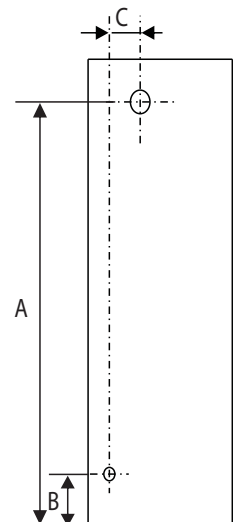

TOOLS REQUIRED

 SPIRIT LEVEL	 POWER DRILL	 PENCIL	 SILICONE	 MALLET
 TAPE MEASURE	 SCREW DRIVER	 6mm&3mm(1/4" & 1/8") DRILL BITS	 HACKSAW	 SAFETY GLASSES

* Use a 6mm(1/4") drill bit for ceramic when drilling into ceramic tiles

CHOOSE A CONFIGURATION

PARTS LISTING

ITEM	PARTS	DIAGRAM	QTY	ITEM	PARTS	DIAGRAM	QTY
1	Wall plugs Ø6		3	9	Floor guide for door glass		1
2	Track holder for fixed panel		2	10	Anti-splash threshold		1
3	Fixed panel		1	11	Roller		2
4	Fixed panel seal		1	12	Rail		1
5	Door seal		2	13	Anti jumping knob		2
6	Sliding door		1	14	Screw St4x20		3
7	Wall mount bracket		1	15	Guide rail bracket		2
8	Floor guide for fixed glass		1	16	Back to back door pull		1

1

2

Product Height	A	B	C
60" (1524mm)	56 1/4" (1429mm)	5 7/8" (150mm)	7/8" (23mm)
66" (1676mm)	62 1/4" (1581mm)		
72" (1828mm)	68 1/4" (1733mm)		
75" (1905mm)	71 1/4" (1810mm)		
76" (1930mm)	72 1/4" (1835mm)		
78" (1981mm)	74 1/4" (1886mm)		
79" (2006mm)	75 1/4" (1911mm)		