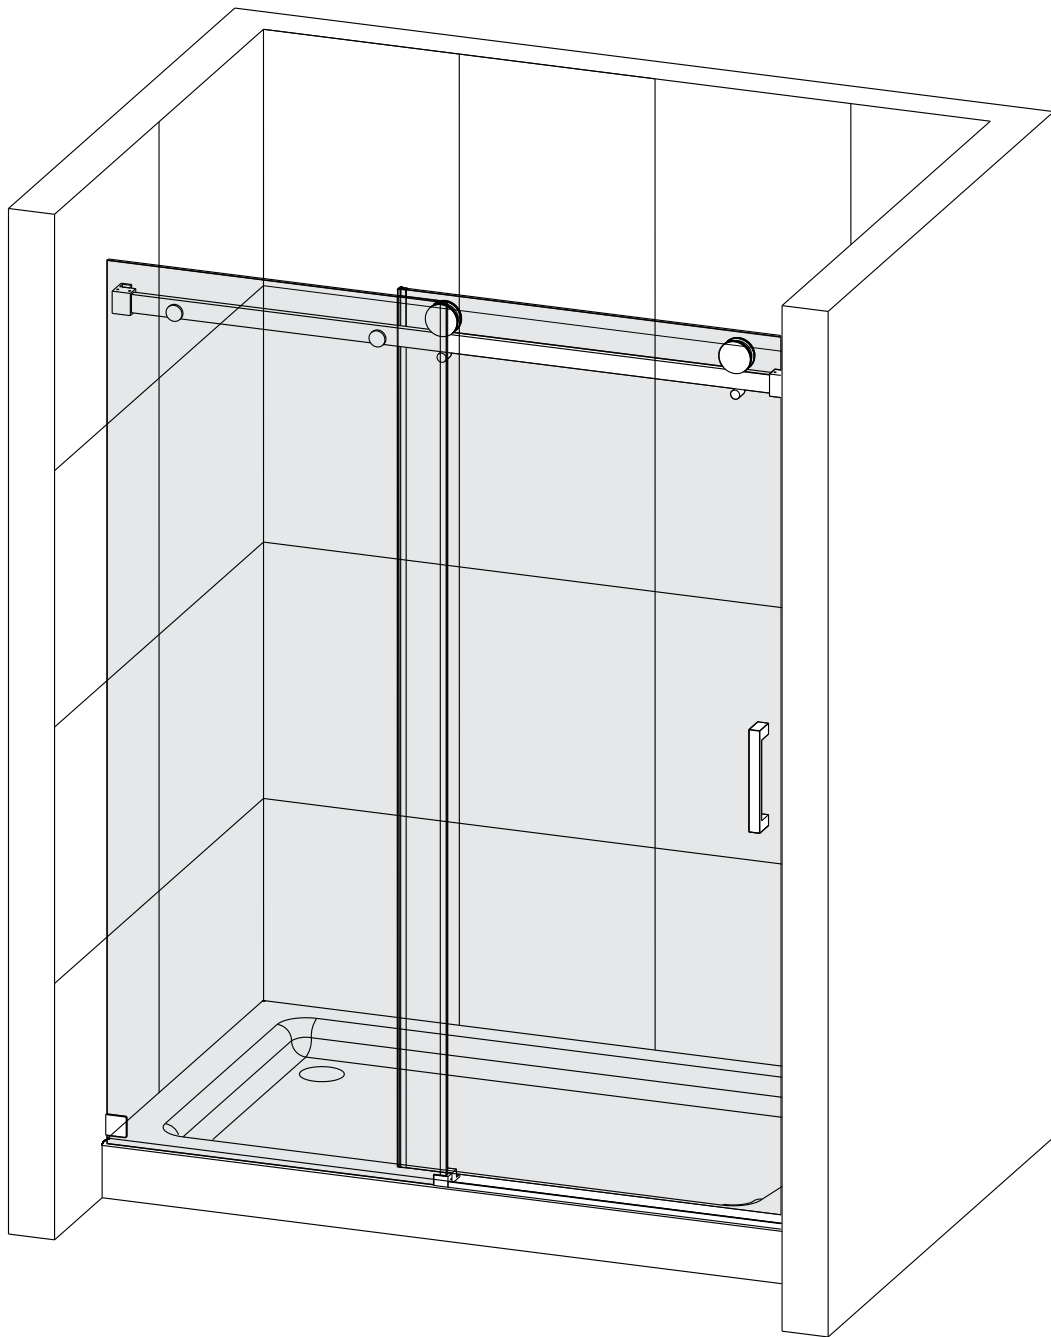

CRECENT CV-SS05 INSTRUCTION MANUAL

2 PEOPLE REQUIRED

Please keep this manual and product code number for future reference and for ordering replacement parts if necessary.

GENERAL INSTRUCTIONS

- Read this manual carefully and completely before proceeding.
- It is recommended that you wear safety glasses at all times during the installation.

INSTALLATION OVER CERAMIC TILES

- If your shower door is to be installed over ceramic tiles, the tiles should lay completely under the wall jamb.
- Silicone should be used to seal the gap where the ceramic tiles meet the fixed panel.