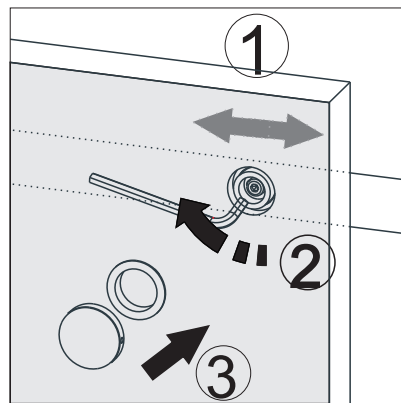

CHOOSE A CONFIGURATION

PARTS LISTING

ITEM	PARTS	DIAGRAM	QTY	ITEM	PARTS	DIAGRAM	QTY
1	Wall plugs Ø6		3	9	Floor guide for door glass		1
2	Track holder for fixed panel		2	10	Anti-splash threshold		1
3	Fixed panel		1	11	Roller		2
4	Fixed panel seal		1	12	Rail		1
5	Door seal		2	13	Anti jumping knob		2
6	Sliding door		1	14	Screw St4x20		3
7	Wall mount bracket		1	15	Guide rail bracket		2
8	Floor guide for fixed glass		1	16	Back to back door pull		1

1

2

Product Height	A	B	C
60" (1524mm)	56 1/4" (1429mm)	5 7/8" (150mm)	7/8" (23mm)
66" (1676mm)	62 1/4" (1581mm)		
72" (1828mm)	68 1/4" (1733mm)		
75" (1905mm)	71 1/4" (1810mm)		
76" (1930mm)	72 1/4" (1835mm)		
78" (1981mm)	74 1/4" (1886mm)		
79" (2006mm)	75 1/4" (1911mm)		

3

4

5

6

7

8

9

10