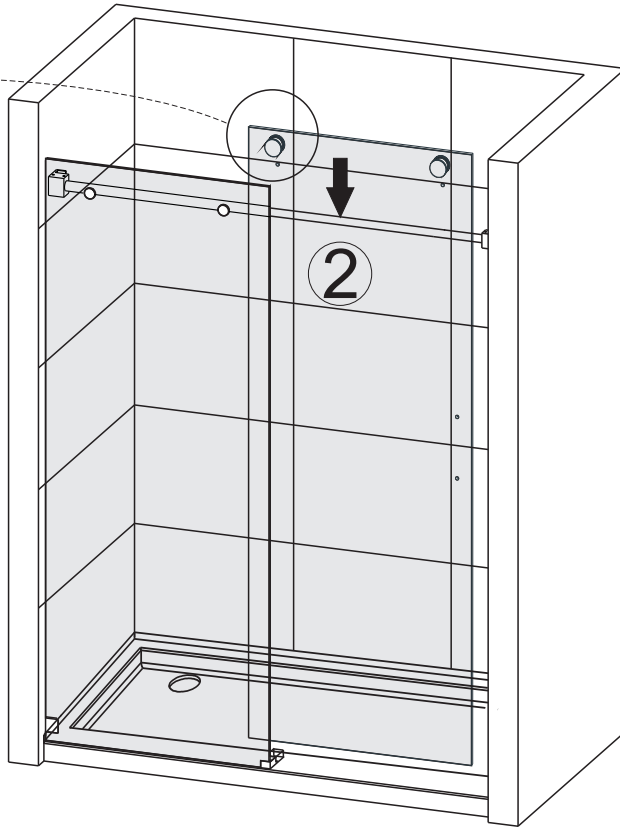

CHOOSE A CONFIGURATION

PARTS LISTING

ITEM	PARTS	DIAGRAM	QTY	ITEM	PARTS	DIAGRAM	QTY
1	Wall plugs Ø6		3	9	Floor guide for door glass		1
2	Track holder for fixed panel		2	10	Anti-splash threshold		1
3	Fixed panel		1	11	Roller		2
4	Fixed panel seal		1	12	Rail		1
5	Door seal		2	13	Anti jumping knob		2
6	Sliding door		1	14	Screw St4x20		3
7	Wall mount bracket		1	15	Guide rail bracket		2
8	Floor guide for fixed glass		1	16	Back to back door pull		1

1

2

Product Height	A	B	C
60" (1524mm)	56 1/4" (1429mm)	5 7/8" (150mm)	7/8" (23mm)
66" (1676mm)	62 1/4" (1581mm)		
72" (1828mm)	68 1/4" (1733mm)		
75" (1905mm)	71 1/4" (1810mm)		
76" (1930mm)	72 1/4" (1835mm)		
78" (1981mm)	74 1/4" (1886mm)		
79" (2006mm)	75 1/4" (1911mm)		

3

4

5

6

7

8

9

10