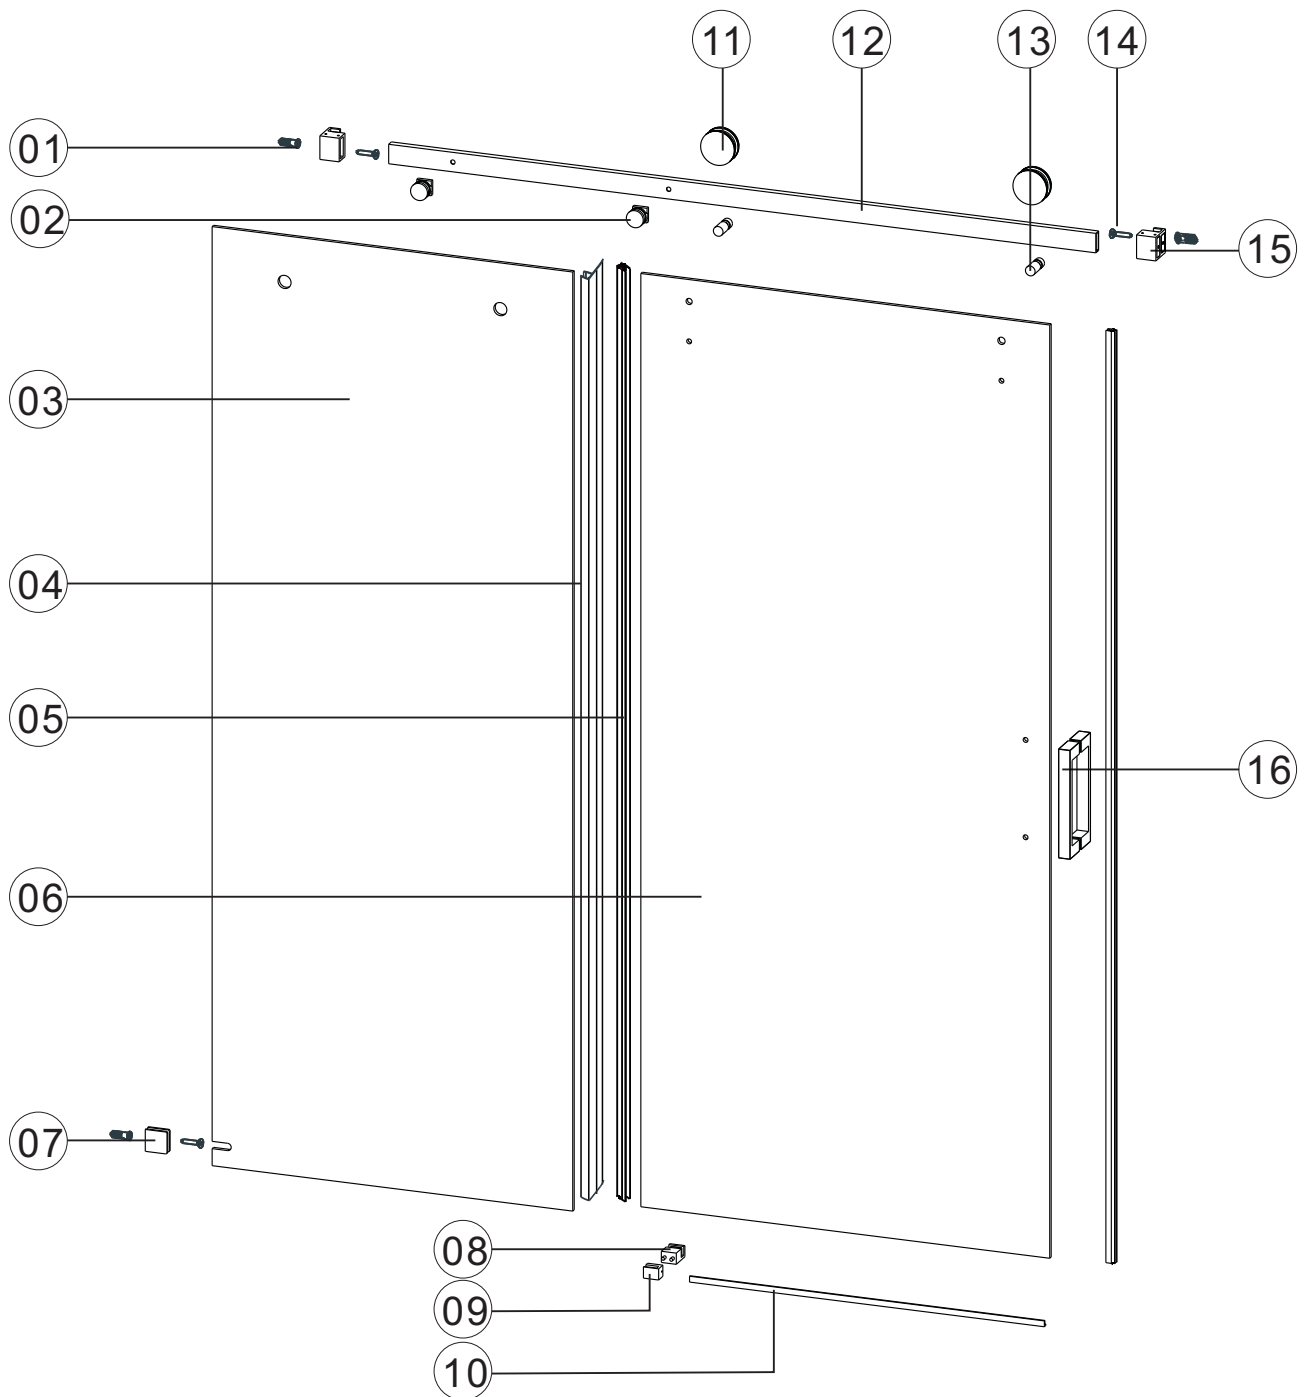

TOOLS REQUIRED

 SPIRIT LEVEL	 POWER DRILL	 PENCIL	 SILICONE	 MALLET
 TAPE MEASURE	 SCREW DRIVER	 6mm&3mm(1/4" & 1/8") DRILL BITS	 HACKSAW	 SAFETY GLASSES

* Use a 6mm(1/4") drill bit for ceramic when drilling into ceramic tiles

CHOOSE A CONFIGURATION

PARTS LISTING

ITEM	PARTS	DIAGRAM	QTY	ITEM	PARTS	DIAGRAM	QTY
1	Wall plugs Ø6		3	9	Floor guide for door glass		1
2	Track holder for fixed panel		2	10	Anti-splash threshold		1
3	Fixed panel		1	11	Roller		2
4	Fixed panel seal		1	12	Rail		1
5	Door seal		2	13	Anti jumping knob		2
6	Sliding door		1	14	Screw St4x20		3
7	Wall mount bracket		1	15	Guide rail bracket		2
8	Floor guide for fixed glass		1	16	Back to back door pull		1

1

2

Product Height	A	B	C
60" (1524mm)	56 1/4" (1429mm)	5 7/8" (150mm)	7/8" (23mm)
66" (1676mm)	62 1/4" (1581mm)		
72" (1828mm)	68 1/4" (1733mm)		
75" (1905mm)	71 1/4" (1810mm)		
76" (1930mm)	72 1/4" (1835mm)		
78" (1981mm)	74 1/4" (1886mm)		
79" (2006mm)	75 1/4" (1911mm)		