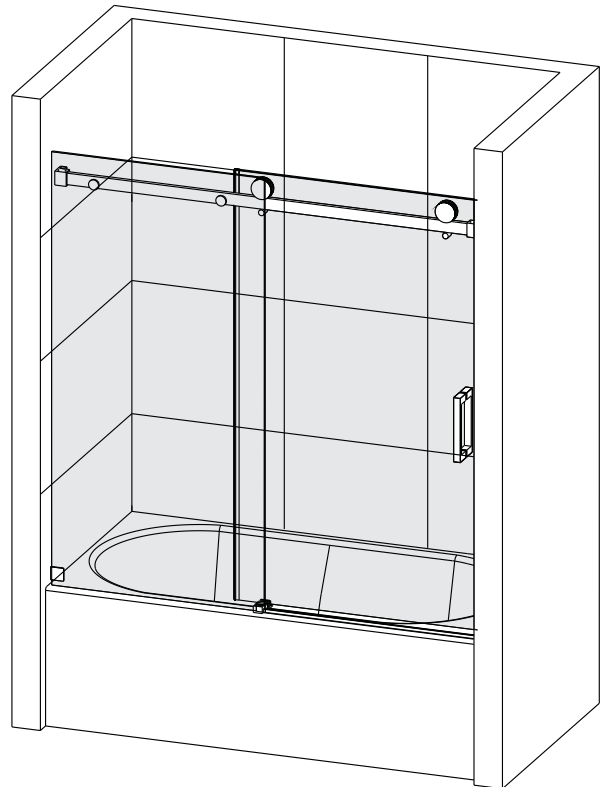

INSTALLATION OVER CERAMIC TILES

- If your shower door is to be installed over ceramic tiles, the tiles should lay completely under the wall jamb.
- Silicone should be used to seal the gap where the ceramic tiles meet the fixed panel.

TOOLS REQUIRED

 SPIRIT LEVEL	 POWER DRILL	 PENCIL	 SILICONE	 MALLET
 TAPE MEASURE	 SCREW DRIVER	 6mm&3mm(1/4" & 1/8") DRILL BITS	 HACKSAW	 SAFETY GLASSES

* Use a 6mm(1/4") drill bit for ceramic when drilling into ceramic tiles

CHOOSE A CONFIGURATION

PARTS LISTING

ITEM	PARTS	DIAGRAM	QTY	ITEM	PARTS	DIAGRAM	QTY
1	Wall plugs Ø6		3	9	Floor guide for door glass		1
2	Track holder for fixed panel		2	10	Anti-splash threshold		1
3	Fixed panel		1	11	Roller		2
4	Fixed panel seal		1	12	Rail		1
5	Door seal		2	13	Anti jumping knob		2
6	Sliding door		1	14	Screw St4x20		3
7	Wall mount bracket		1	15	Guide rail bracket		2
8	Floor guide for fixed glass		1	16	Back to back door pull		1

1

2

Product Height	A	B	C
60" (1524mm)	56 1/4" (1429mm)	5 7/8" (150mm)	7/8" (23mm)
66" (1676mm)	62 1/4" (1581mm)		
72" (1828mm)	68 1/4" (1733mm)		
75" (1905mm)	71 1/4" (1810mm)		
76" (1930mm)	72 1/4" (1835mm)		
78" (1981mm)	74 1/4" (1886mm)		
79" (2006mm)	75 1/4" (1911mm)		