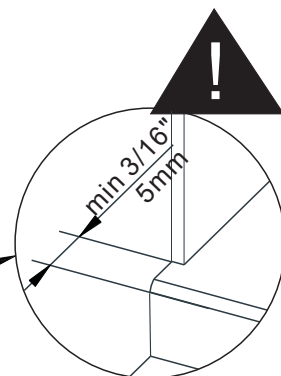

TOOLS REQUIRED

 SPIRIT LEVEL	 POWER DRILL	 PENCIL	 SILICONE	 MALLET
 TAPE MEASURE	 SCREW DRIVER	 6mm&3mm(1/4" & 1/8") DRILL BITS	 HACKSAW	 SAFETY GLASSES

* Use a 6mm(1/4") drill bit for ceramic when drilling into ceramic tiles

CHOOSE A CONFIGURATION

PARTS LISTING

ITEM	PARTS	DIAGRAM	QTY	ITEM	PARTS	DIAGRAM	QTY
1	Wall plugs Ø6		3	9	Floor guide for door glass		1
2	Track holder for fixed panel		2	10	Anti-splash threshold		1
3	Fixed panel		1	11	Roller		2
4	Fixed panel seal		1	12	Rail		1
5	Door seal		2	13	Anti jumping knob		2
6	Sliding door		1	14	Screw St4x20		3
7	Wall mount bracket		1	15	Guide rail bracket		2
8	Floor guide for fixed glass		1	16	Back to back door pull		1

1

2

Product Height	A	B	C
60" (1524mm)	56 1/4" (1429mm)	5 7/8" (150mm)	7/8" (23mm)
66" (1676mm)	62 1/4" (1581mm)		
72" (1828mm)	68 1/4" (1733mm)		
75" (1905mm)	71 1/4" (1810mm)		
76" (1930mm)	72 1/4" (1835mm)		
78" (1981mm)	74 1/4" (1886mm)		
79" (2006mm)	75 1/4" (1911mm)		