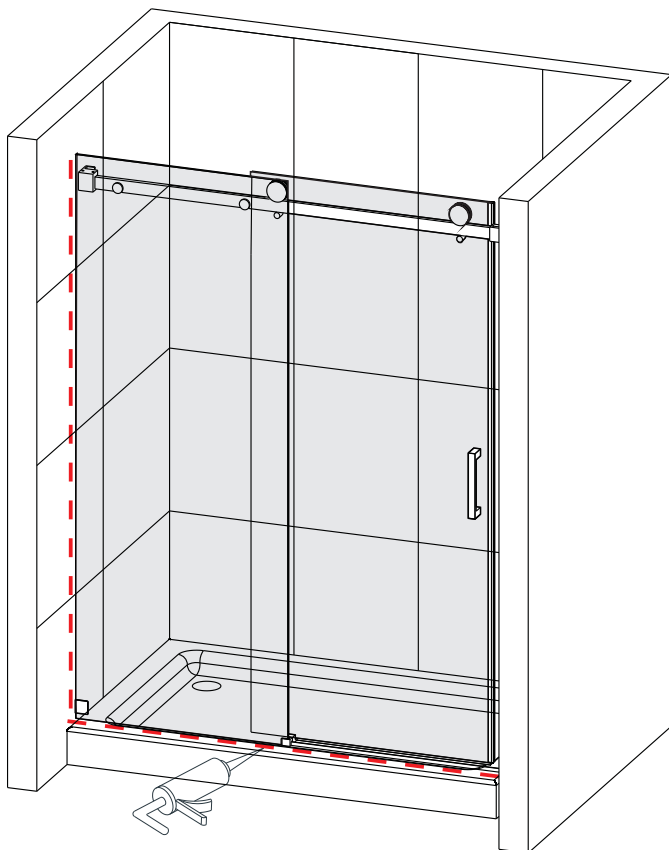

CHOOSE A CONFIGURATION

PARTS LISTING

ITEM	PARTS	DIAGRAM	QTY	ITEM	PARTS	DIAGRAM	QTY
1	Wall plugs Ø6		3	9	Floor guide for door glass		1
2	Track holder for fixed panel		2	10	Anti-splash threshold		1
3	Fixed panel		1	11	Roller		2
4	Fixed panel seal		1	12	Rail		1
5	Door seal		2	13	Anti jumping knob		2
6	Sliding door		1	14	Screw St4x20		3
7	Wall mount bracket		1	15	Guide rail bracket		2
8	Floor guide for fixed glass		1	16	Back to back door pull		1

1

2

Product Height	A	B	C
60" (1524mm)	56 1/4" (1429mm)	5 7/8" (150mm)	7/8" (23mm)
66" (1676mm)	62 1/4" (1581mm)		
72" (1828mm)	68 1/4" (1733mm)		
75" (1905mm)	71 1/4" (1810mm)		
76" (1930mm)	72 1/4" (1835mm)		
78" (1981mm)	74 1/4" (1886mm)		
79" (2006mm)	75 1/4" (1911mm)		

11

12

13

14

24 HOURS