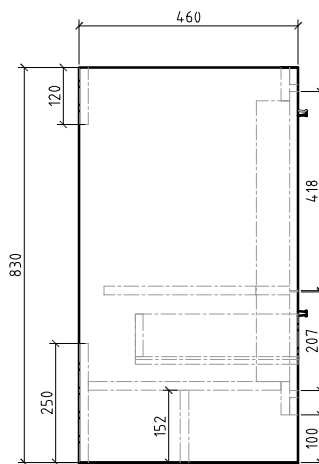

Model: TN-LA600

Dimension Unit: Millimeter

Front View

Top View

Side View