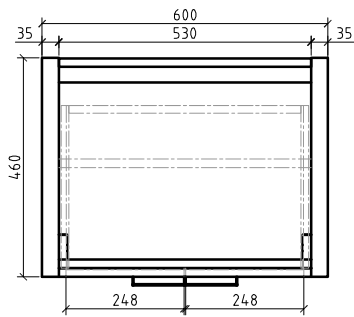

Model: TN-LA600

Dimension Unit: Millimeter

Front View

Top View

Side View