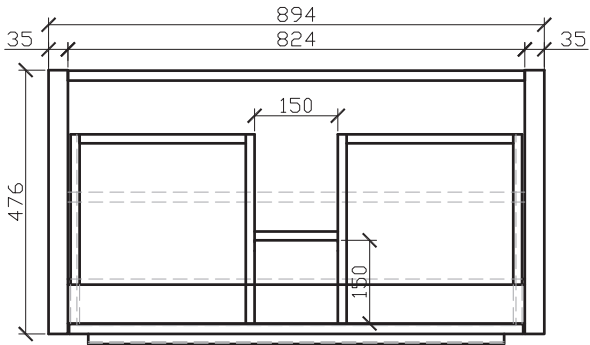

Model: TN-LX900

Dimension Unit: Millimeter

Top View

CFront View

Side View

Counter Top