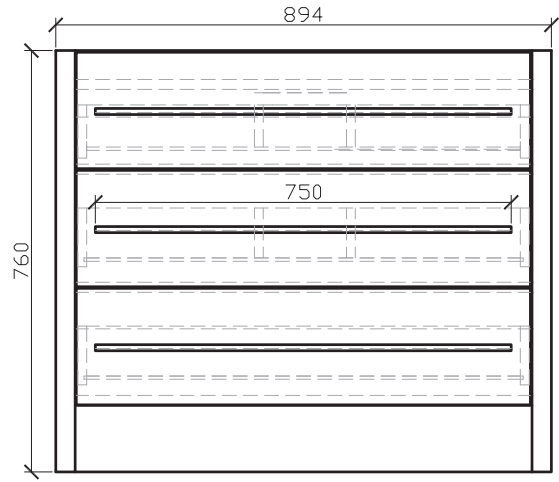

Model: TN-LX900

Dimension Unit: Millimeter

Top View

CFront View

Side View

Counter Top