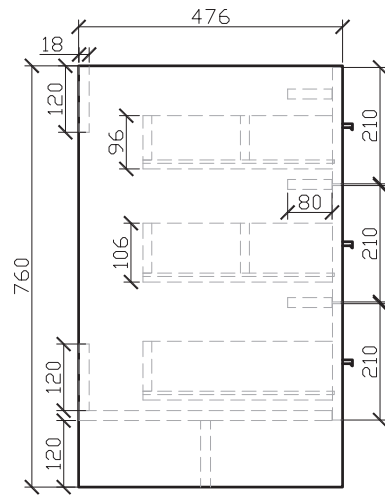

Model: TN-LX900

Dimension Unit: Millimeter

Top View

CFront View

Side View

Counter Top