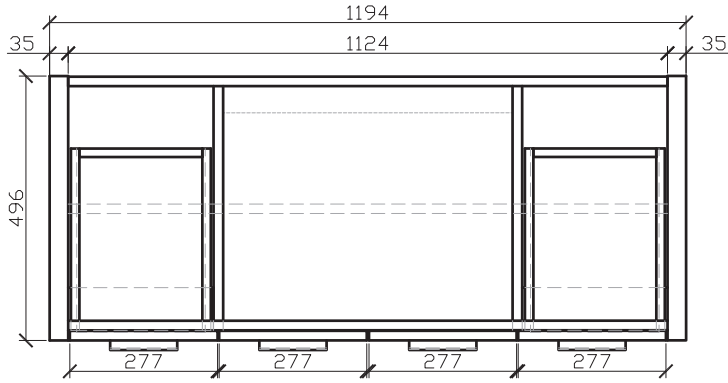

MODEL: TN-LY1200

Dimension Unit: Millimeter

TOP VIEW

FRONT VIEW

SIDE VIEW

Counter Top