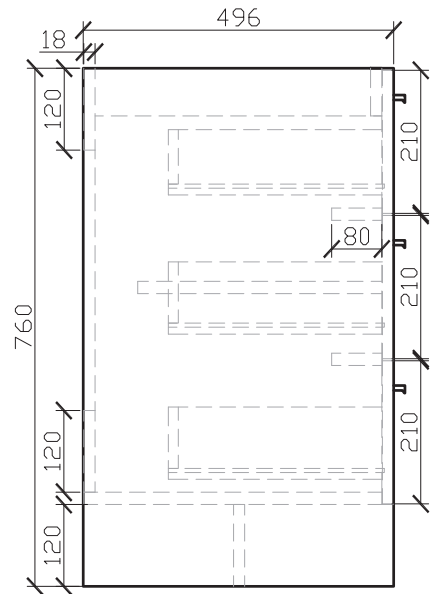

MODEL: TN-LY1200

Dimension Unit: Millimeter

TOP VIEW

FRONT VIEW

SIDE VIEW

Counter Top