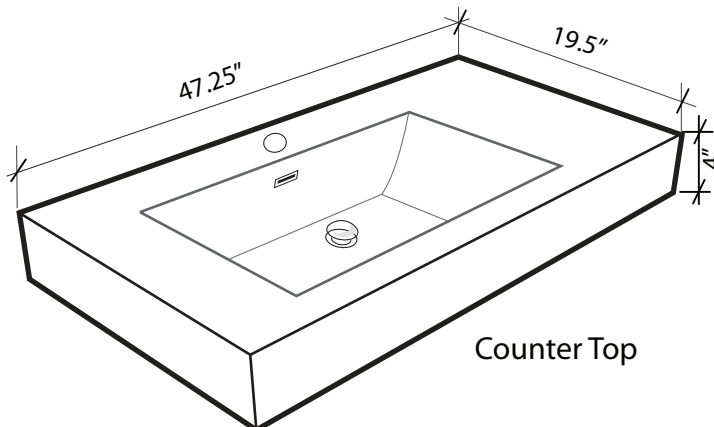

MODEL: TN-LY1200

Dimension Unit: Millimeter

TOP VIEW

FRONT VIEW

SIDE VIEW

Counter Top