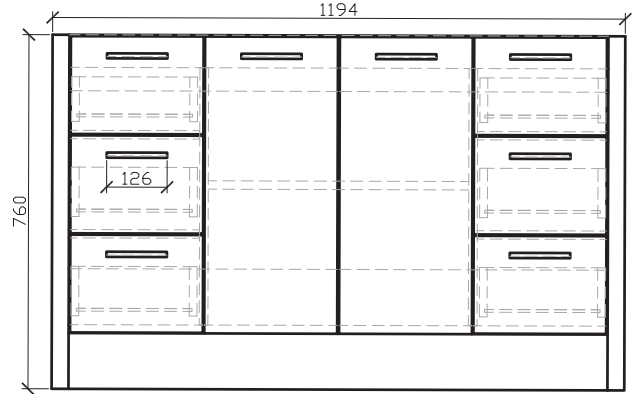

MODEL: TN-LY1200

Dimension Unit: Millimeter

TOP VIEW

FRONT VIEW

SIDE VIEW

Counter Top