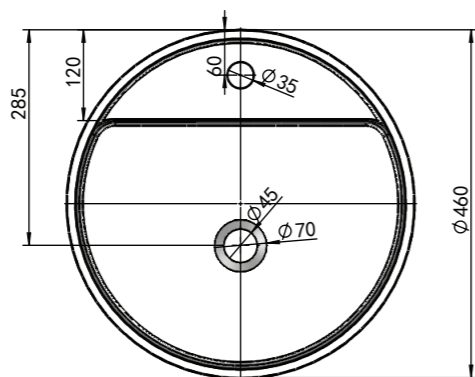

SPECIFICATIONS

Overall Dimensions	18.1" (D) x 33.9" H
Sink Depth	4.9"
Drain Hole	1.75" diameter
Faucet Hole	1.38" diameter
Faucet Configurations	Single hole drilling

TB-FS460-A

Tusca 18.1" Pedestal Sink

All measurements are approximate.