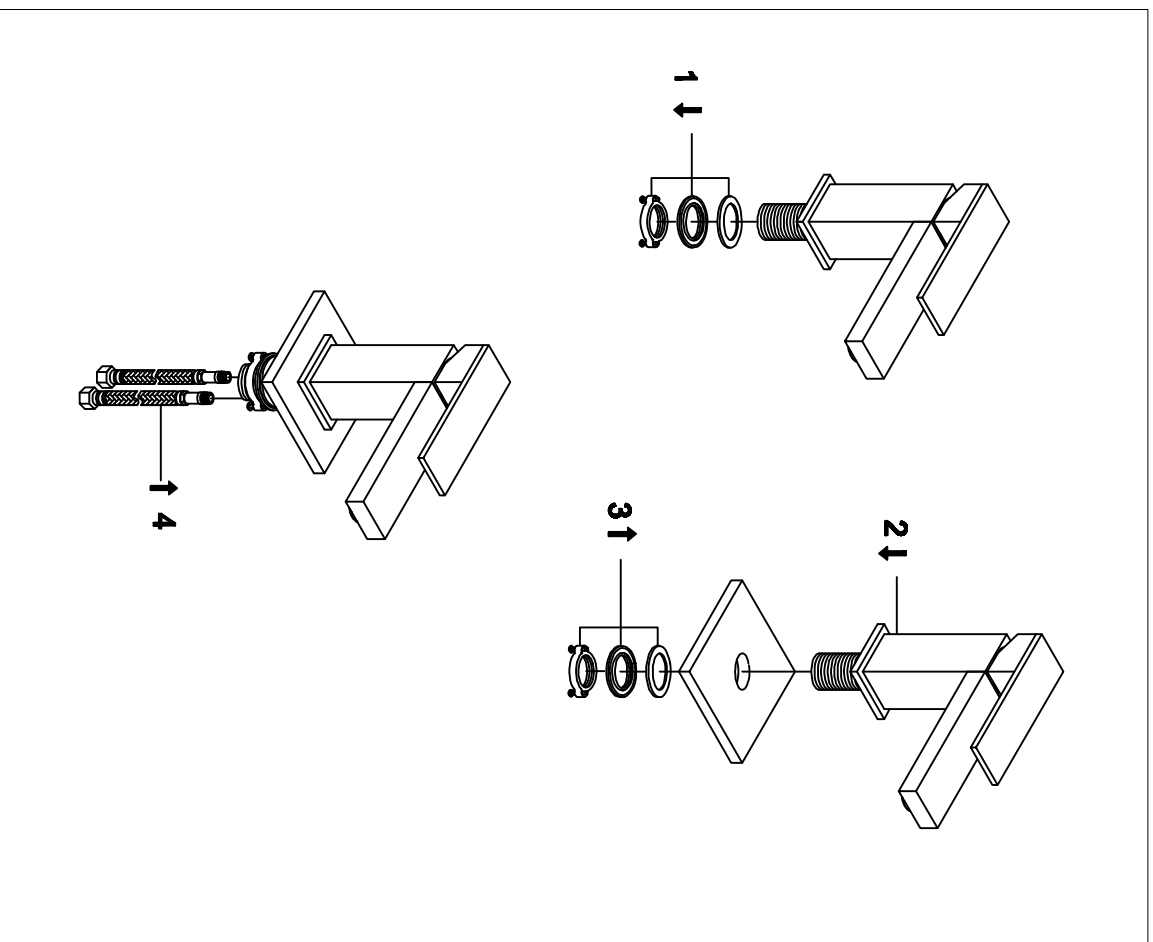

Single lever mono basin mixer

Art NO: JD L8601000

Installation

Technique drawing

Explosion drawing