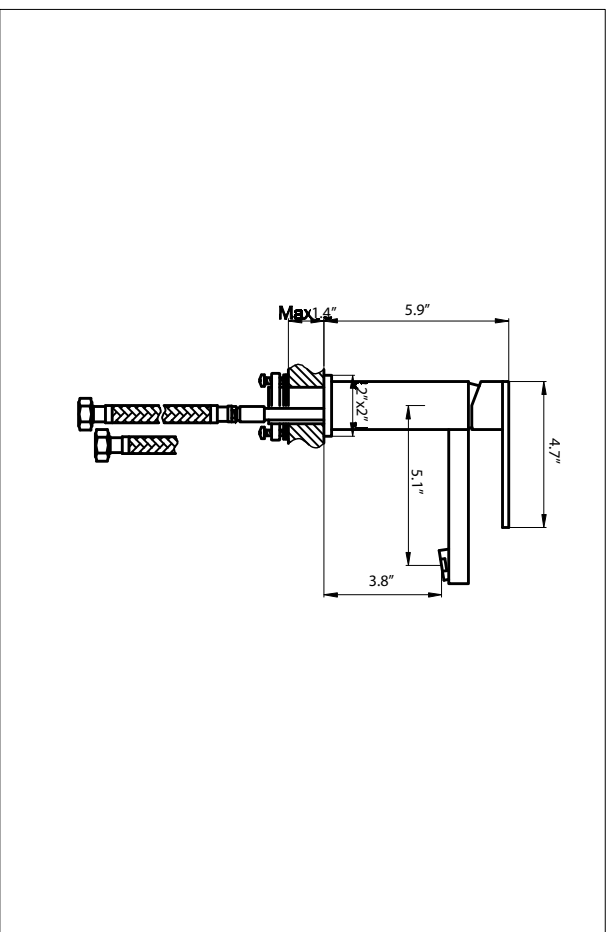

Single lever mono basin mixer

Art NO: JD L8601000

Installation

Technique drawing

Explosion drawing