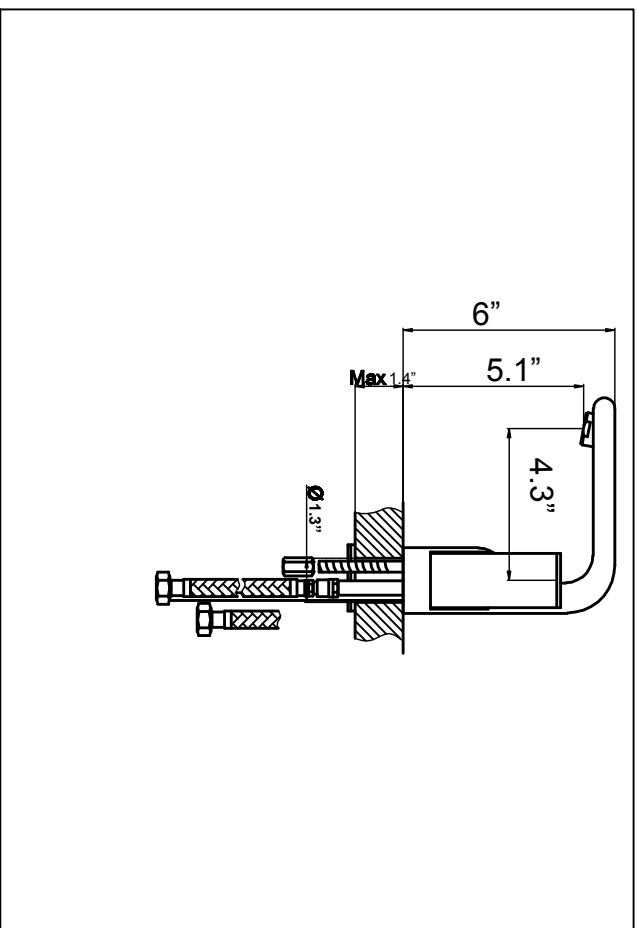

Single lever mono basin mixer

Art NO: JDL8851000

Installation

Technique drawing

Explosion drawing