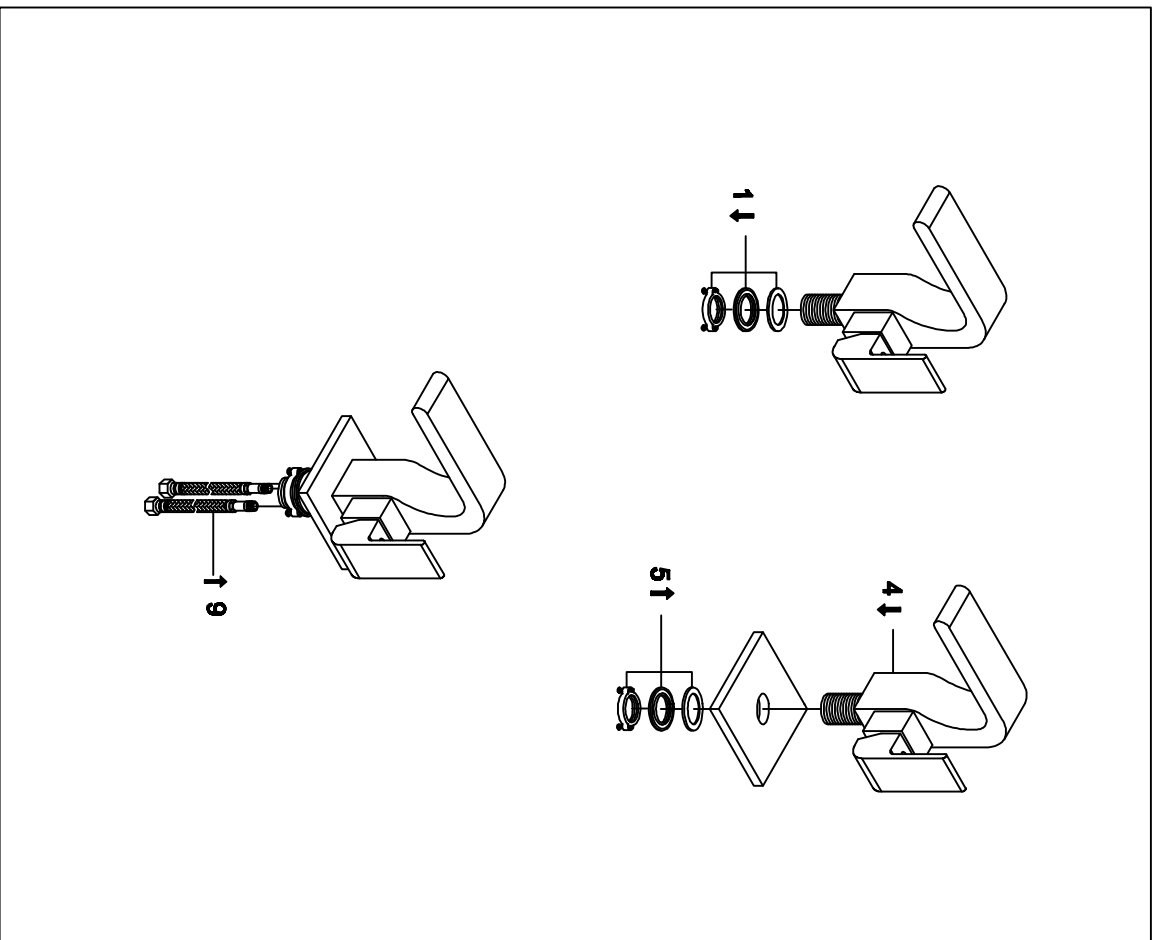

Single lever mono basin mixer

Art NO: JDL8851000

Installation

Technique drawing

Explosion drawing