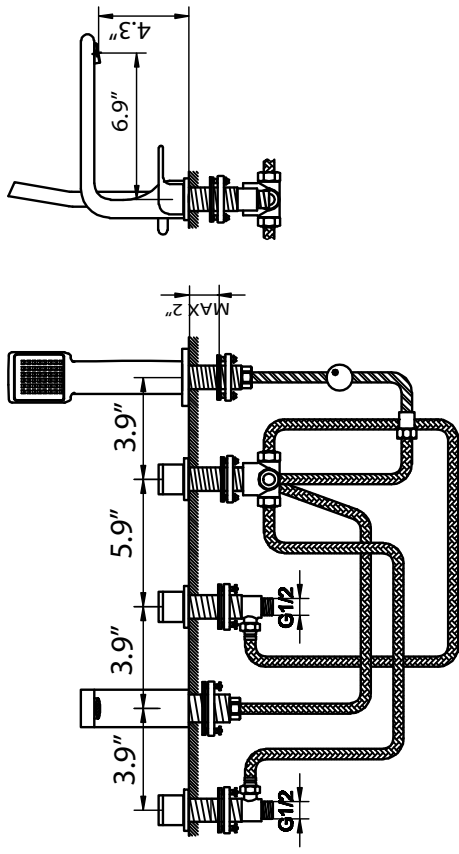

5-hole deck bath/shower mixer

Art NO: JDL8852420

Installation

Technique drawing

Explosion drawing