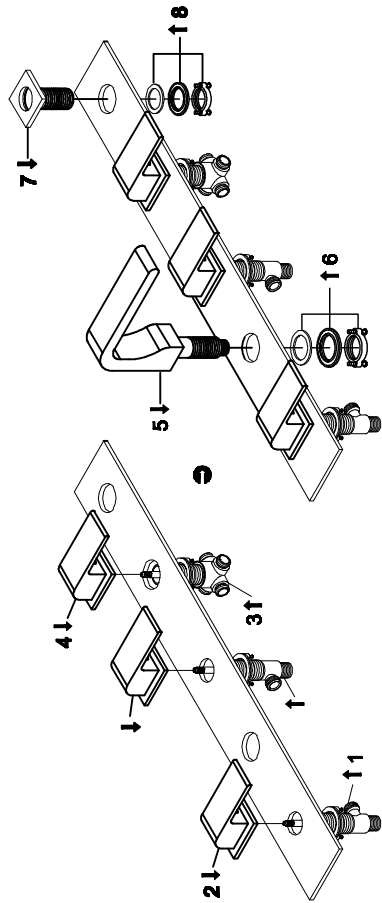

5-hole deck bath/shower mixer

Art NO: JDL8852420

Installation

Technique drawing

Explosion drawing