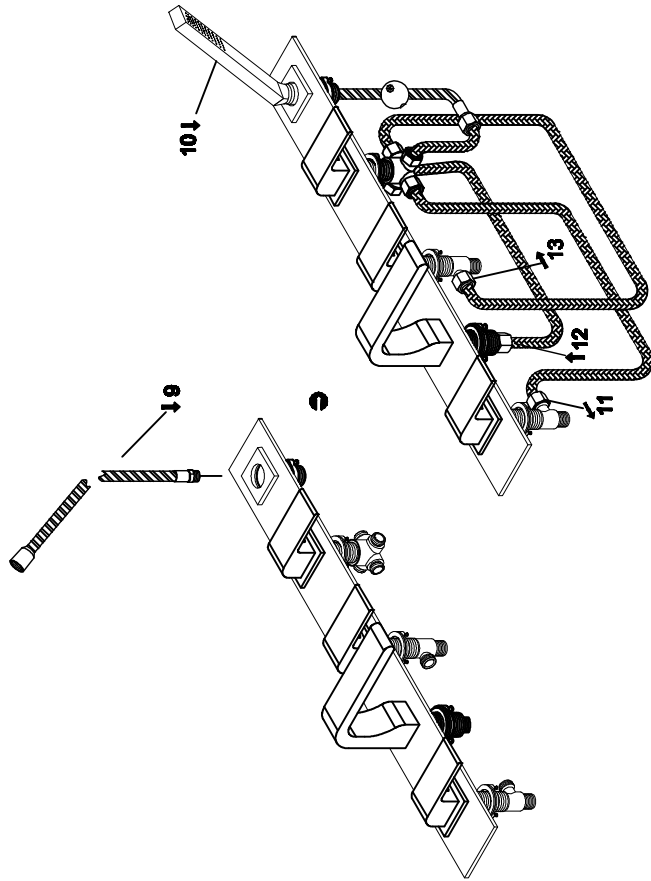

5-hole deck bath/shower mixer

Art NO: JDL8852420

Installation

Technique drawing

Explosion drawing