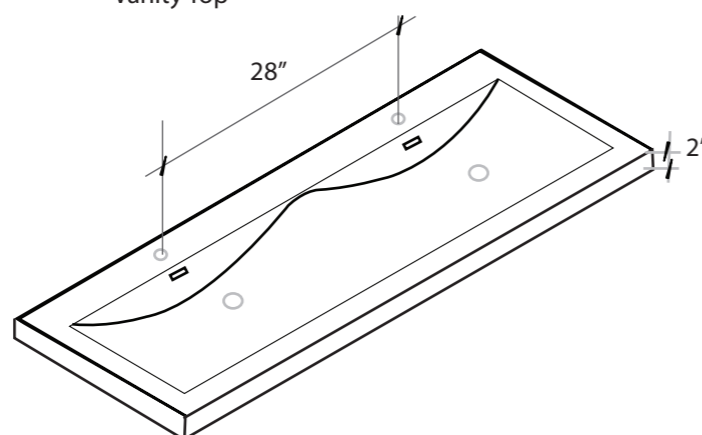

SPECIFICATIONS

Overall Dimensions	56.5" W x 20" D(font to back) x 21.70" H
Counter Dimensions	56.5" W x 20" D(font to back) x 2" H
Water Depth	3" to overflow
Drain Hole	1-1/2" diameter
Faucet Hole	1-3/8" diameter
Faucet Configurations	Single hole drilling

All measurements are approximate.

57" TN-A1440

Wall Hung Vanity Cabinet

Vanity Front

Vanity Side

Vanity Top

Vanity Back