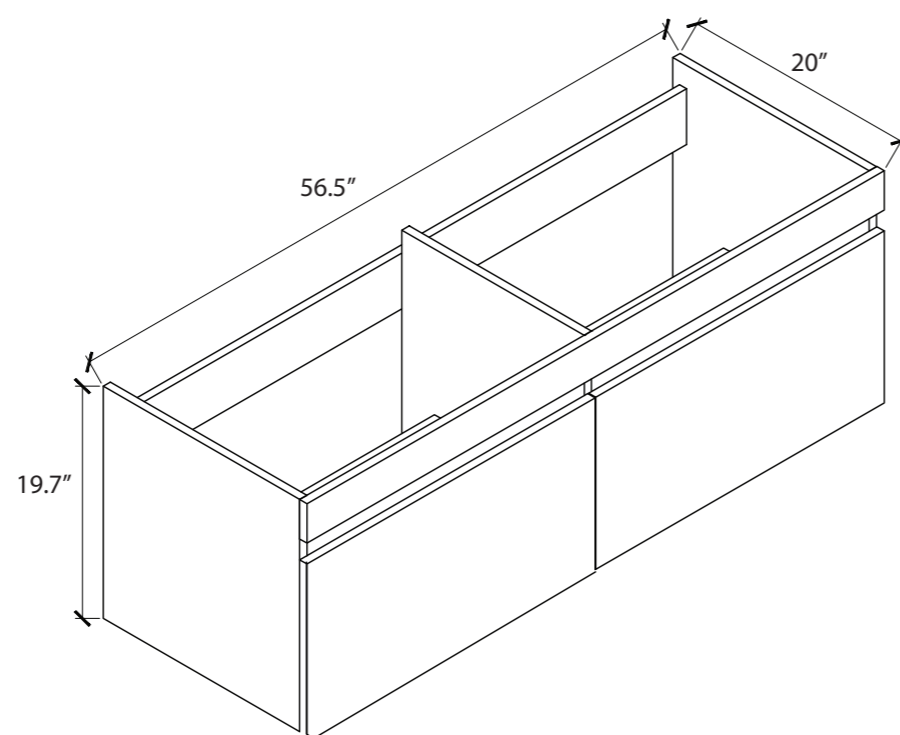

SPECIFICATIONS

Overall Dimensions	56.5" W x 20" D(font to back) x 21.70" H
Counter Dimensions	56.5" W x 20" D(font to back) x 2" H
Water Depth	3" to overflow
Drain Hole	1-1/2" diameter
Faucet Hole	1-3/8" diameter
Faucet Configurations	Single hole drilling

All measurements are approximate.

57" TN-A1440

Wall Hung Vanity Cabinet

Vanity Front

Vanity Side

Vanity Top

Vanity Back