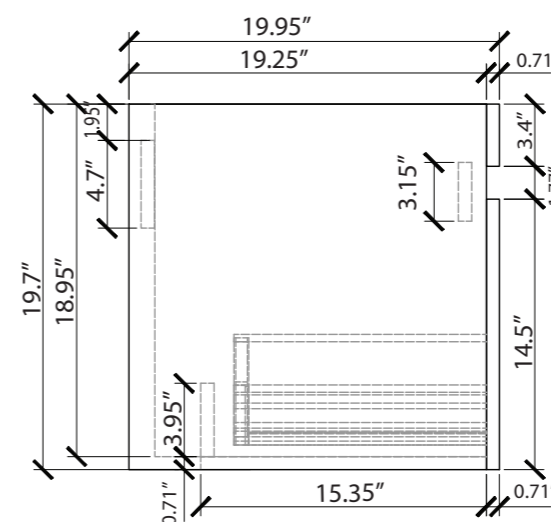

SPECIFICATIONS

Overall Dimensions	56.5" W x 20" D(font to back) x 21.70" H
Counter Dimensions	56.5" W x 20" D(font to back) x 2" H
Water Depth	3" to overflow
Drain Hole	1-1/2" diameter
Faucet Hole	1-3/8" diameter
Faucet Configurations	Single hole drilling

All measurements are approximate.

57" TN-A1440

Wall Hung Vanity Cabinet

Vanity Front

Vanity Side

Vanity Top

Vanity Back