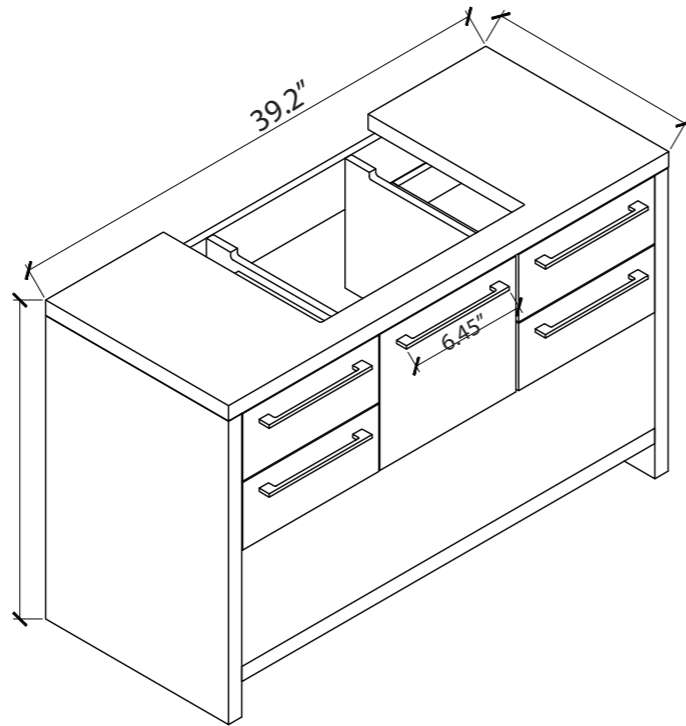

## SPECIFICATIONS

<b>Overall Dimensions</b>	39.25" W x 18.75" D(front to back) x 33.5" H
<b>Counter Dimensions</b>	39.25" W x 18.75" D(front to back) x 4" H
<b>Sink Dimensions</b>	21.5" W x 12.25" D(front to back) x 4.75" H
<b>Drain Hole</b>	1-1/2" diameter
<b>Faucet Hole</b>	1-3/8" diameter
<b>Faucet Configurations</b>	Single hole drilling

*All measurements are approximate.*

# 39" TN-L1000

Vanity Cabinet

Vanity Front

Vanity Side

Counter Top