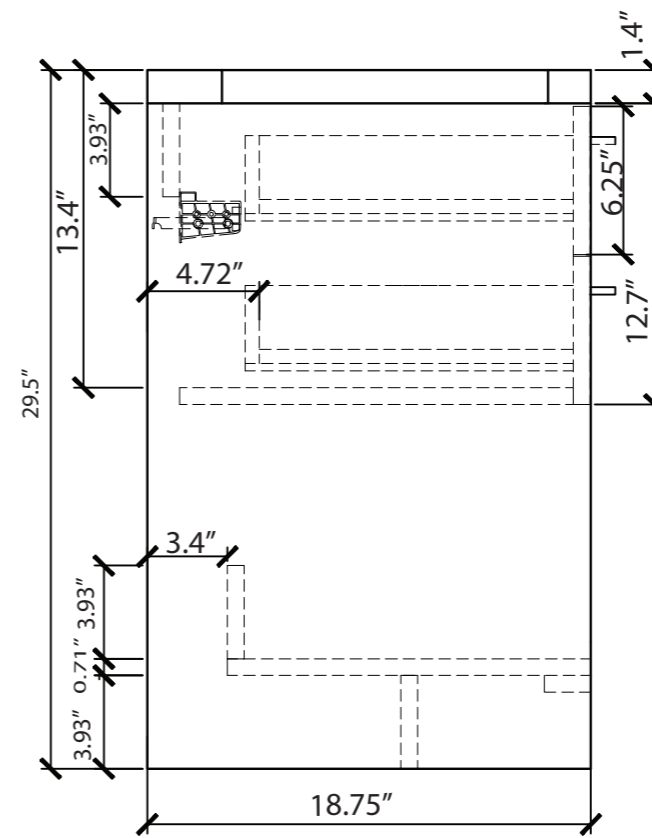

## SPECIFICATIONS

<b>Overall Dimensions</b>	39.25" W x 18.75" D(front to back) x 33.5" H
<b>Counter Dimensions</b>	39.25" W x 18.75" D(front to back) x 4" H
<b>Sink Dimensions</b>	21.5" W x 12.25" D(front to back) x 4.75" H
<b>Drain Hole</b>	1-1/2" diameter
<b>Faucet Hole</b>	1-3/8" diameter
<b>Faucet Configurations</b>	Single hole drilling

*All measurements are approximate.*

# 39" TN-L1000

Vanity Cabinet

Vanity Front

Vanity Side

Counter Top