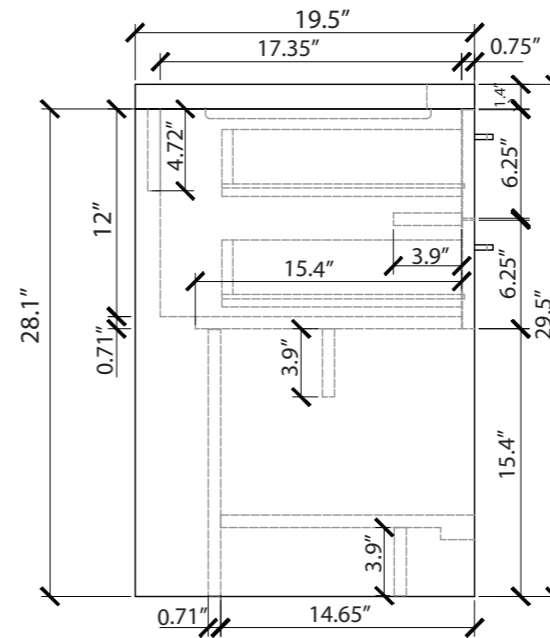

SPECIFICATIONS

Overall Dimensions	47.25" W x 19.5" D(front to back) x 33.5" H
Counter Dimensions	47.25" W x 19.5" D(front to back) x 4" H
Water Depth	4-1/4" to overflow
Drain Hole	1-1/2" diameter
Faucet Hole	1-3/8" diameter
Faucet Configurations	Single hole drilling

All measurements are approximate.

47" TN-L1200

Vanity Cabinet

Vanity Front

Vanity Side

Counter Top