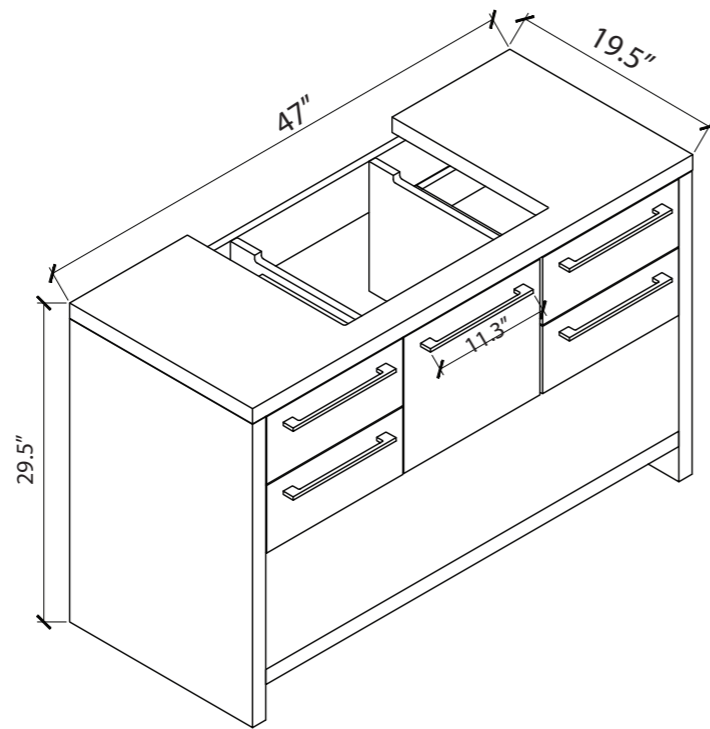

SPECIFICATIONS

Overall Dimensions	47.25" W x 19.5" D(front to back) x 33.5" H
Counter Dimensions	47.25" W x 19.5" D(front to back) x 4" H
Water Depth	4-1/4" to overflow
Drain Hole	1-1/2" diameter
Faucet Hole	1-3/8" diameter
Faucet Configurations	Single hole drilling

All measurements are approximate.

47" TN-L1200

Vanity Cabinet

Vanity Front

Vanity Side

Counter Top