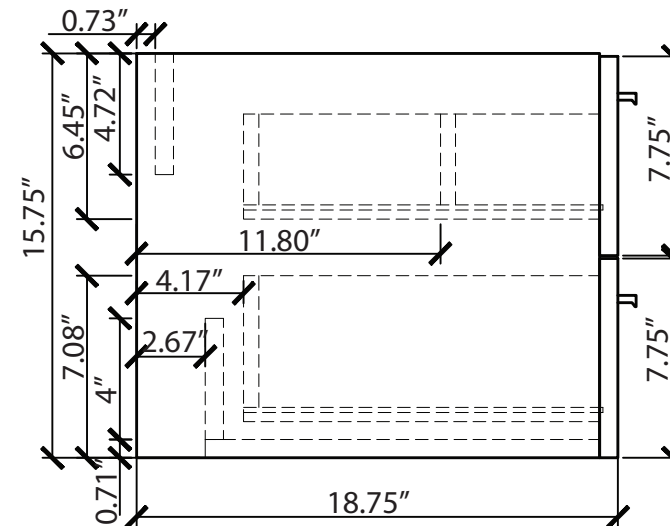

Vanity Side