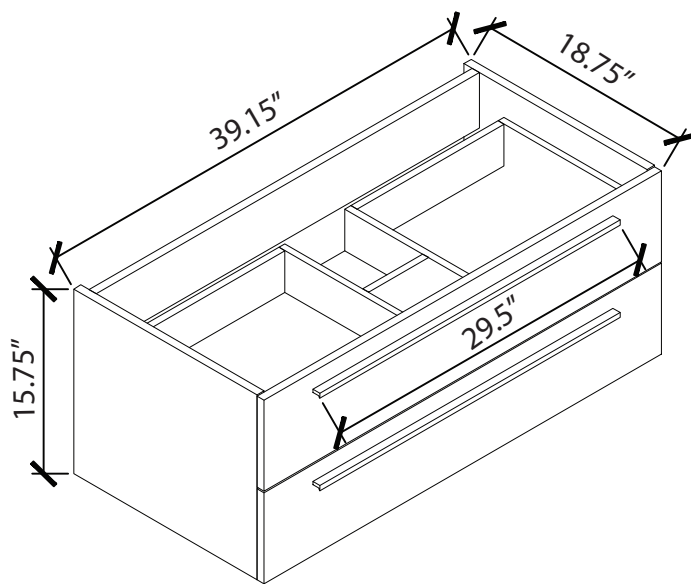

## SPECIFICATIONS

<b>Overall Dimensions</b>	39.25" W x 18.75" D(front to back) x 19.75" H
<b>Counter Dimensions</b>	39.25" W x 18.75" D(front to back) x 4" H
<b>Water Depth</b>	4-1/4" to overflow
<b>Drain Hole</b>	1-1/2" diameter
<b>Faucet Hole</b>	1-3/8" diameter
<b>Faucet Configurations</b>	Single hole drilling

*All measurements are approximate.*

# 39" TN-T1000

Wall Hung Vanity Cabinet

Vanity Front

Vanity Side

Counter Top

Vanity Back