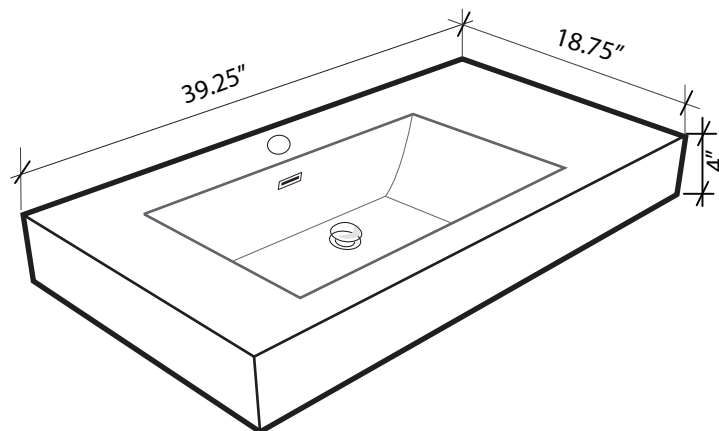

## SPECIFICATIONS

<b>Overall Dimensions</b>	39.25" W x 18.75" D(front to back) x 19.75" H
<b>Counter Dimensions</b>	39.25" W x 18.75" D(front to back) x 4" H
<b>Water Depth</b>	4-1/4" to overflow
<b>Drain Hole</b>	1-1/2" diameter
<b>Faucet Hole</b>	1-3/8" diameter
<b>Faucet Configurations</b>	Single hole drilling

*All measurements are approximate.*

# 39" TN-T1000

Wall Hung Vanity Cabinet

Vanity Front

Vanity Side

Counter Top

Vanity Back