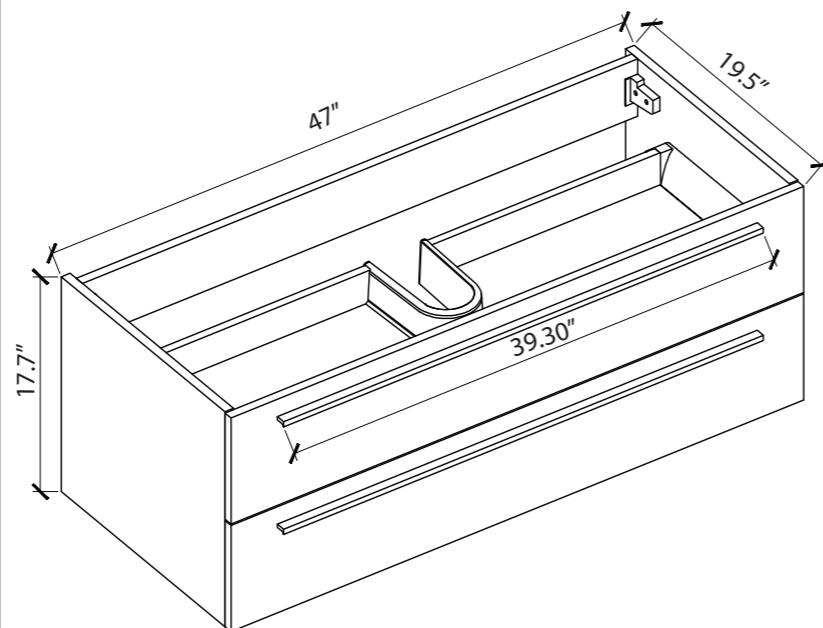

SPECIFICATIONS

Overall Dimensions	47.25" W x 19.5" D(front to back) x 21.1" H
Counter Dimensions	47.25" W x 19.5" D(front to back) x 4" H
Water Depth	4-1/4" to overflow
Drain Hole	1-1/2" diameter
Faucet Hole	1-3/8" diameter
Faucet Configurations	Single hole drilling

All measurements are approximate.

47" TN-T1200-1

Wall Hung Vanity Cabinet

Vanity Front

Vanity Side

Counter Top

Vanity Back