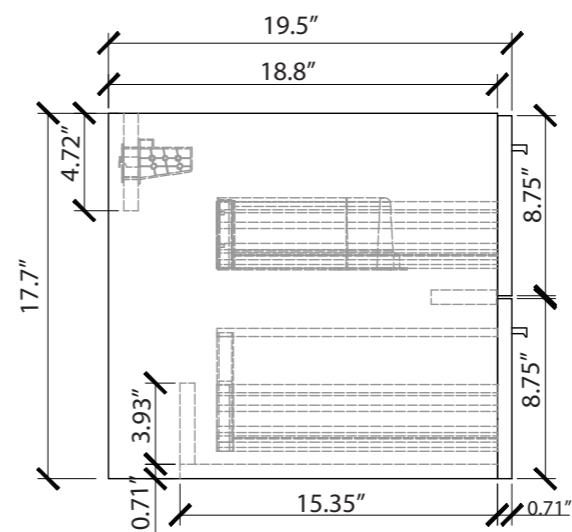

SPECIFICATIONS

Overall Dimensions	47.25" W x 19.5" D(front to back) x 21.1" H
Counter Dimensions	47.25" W x 19.5" D(front to back) x 4" H
Water Depth	4-1/4" to overflow
Drain Hole	1-1/2" diameter
Faucet Hole	1-3/8" diameter
Faucet Configurations	Single hole drilling

All measurements are approximate.

47" TN-T1200-1

Wall Hung Vanity Cabinet

Vanity Front

Vanity Side

Counter Top

Vanity Back