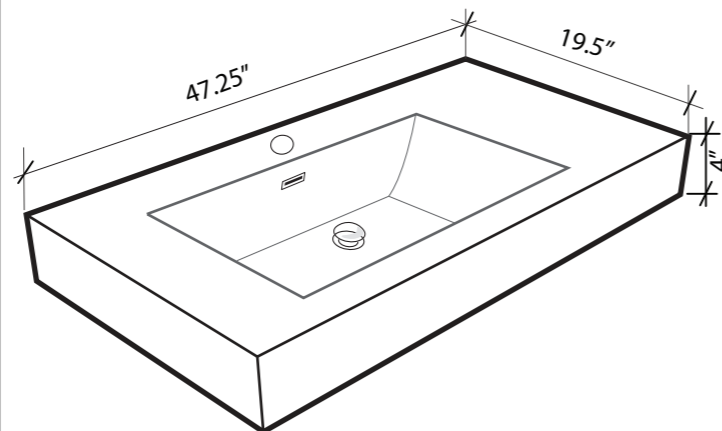

SPECIFICATIONS

Overall Dimensions	47.25" W x 19.5" D(front to back) x 21.1" H
Counter Dimensions	47.25" W x 19.5" D(front to back) x 4" H
Water Depth	4-1/4" to overflow
Drain Hole	1-1/2" diameter
Faucet Hole	1-3/8" diameter
Faucet Configurations	Single hole drilling

All measurements are approximate.

47" TN-T1200-1

Wall Hung Vanity Cabinet

Vanity Front

Vanity Side

Counter Top

Vanity Back