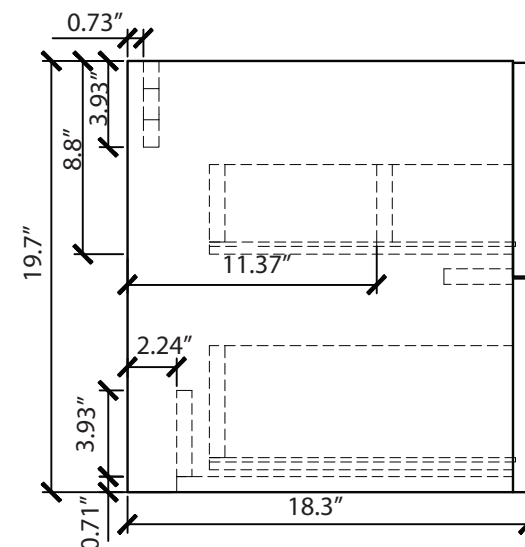

SPECIFICATIONS

Overall Dimensions	22.85" W x 18.5" D(front to back) x 23.75" H
Counter Dimensions	22.85" W x 18.5" D(front to back) x 4" H
Water Depth	4-1/4" to overflow
Drain Hole	1-1/2" diameter
Faucet Hole	1-3/8" diameter
Faucet Configurations	Single hole drilling

23" TN-T580

Wall Hung Vanity Cabinet

All measurements are approximate.

Vanity Side

Vanity Back