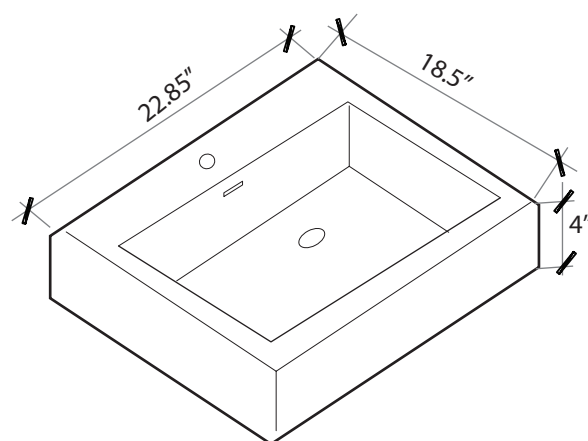

SPECIFICATIONS

Overall Dimensions	22.85" W x 18.5" D(front to back) x 23.75" H
Counter Dimensions	22.85" W x 18.5" D(front to back) x 4" H
Water Depth	4-1/4" to overflow
Drain Hole	1-1/2" diameter
Faucet Hole	1-3/8" diameter
Faucet Configurations	Single hole drilling

23" TN-T580

Wall Hung Vanity Cabinet

All measurements are approximate.

Vanity Side

Vanity Back