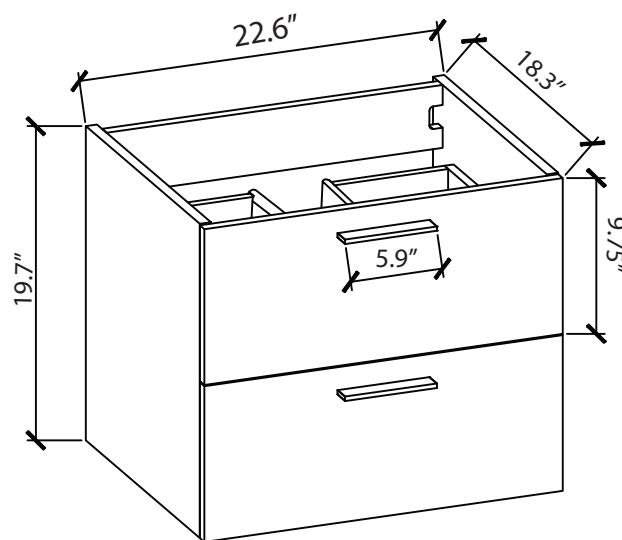

SPECIFICATIONS

Overall Dimensions	22.85" W x 18.5" D(front to back) x 23.75" H
Counter Dimensions	22.85" W x 18.5" D(front to back) x 4" H
Water Depth	4-1/4" to overflow
Drain Hole	1-1/2" diameter
Faucet Hole	1-3/8" diameter
Faucet Configurations	Single hole drilling

23" TN-T580

Wall Hung Vanity Cabinet

All measurements are approximate.

Vanity Side

Vanity Back