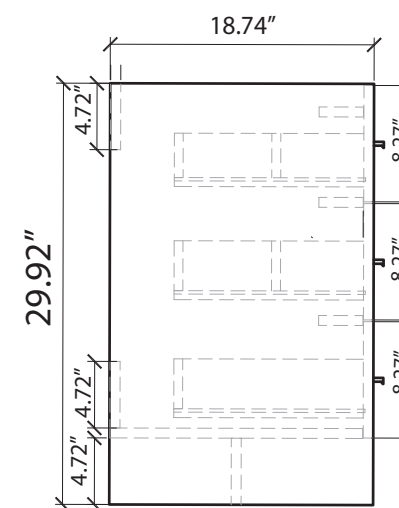

## SPECIFICATIONS

<b>Overall Dimensions</b>	35.5" W x 18.75" D(front to back) x 33.92" H
<b>Counter Dimensions</b>	35.5" W x 18.75" D(front to back) x 4" H
<b>Water Depth</b>	4-1/4" to overflow
<b>Drain Hole</b>	1-1/2" diameter
<b>Faucet Hole</b>	1-3/8" diameter
<b>Faucet Configurations</b>	Single hole drilling

*All measurements are approximate.*

# 36" TN-LX900

Floor Standing Vanity Cabinet

Vanity Front View

Vanity Side View

Counter

Vanity Top View