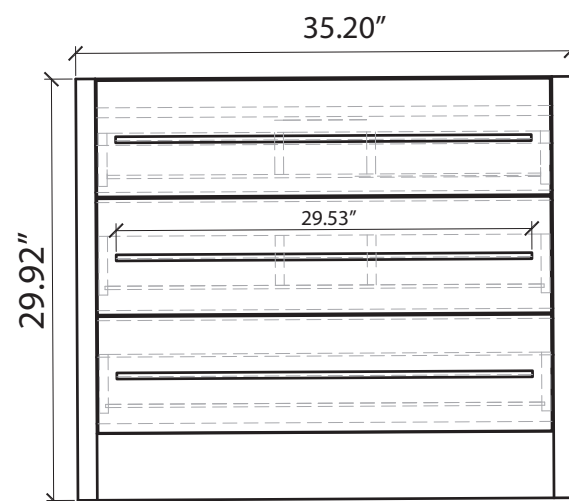

## SPECIFICATIONS

<b>Overall Dimensions</b>	35.5" W x 18.75" D(front to back) x 33.92" H
<b>Counter Dimensions</b>	35.5" W x 18.75" D(front to back) x 4" H
<b>Water Depth</b>	4-1/4" to overflow
<b>Drain Hole</b>	1-1/2" diameter
<b>Faucet Hole</b>	1-3/8" diameter
<b>Faucet Configurations</b>	Single hole drilling

*All measurements are approximate.*

# 36" TN-LX900

Floor Standing Vanity Cabinet

Vanity Front View

Vanity Side View

Counter

Vanity Top View