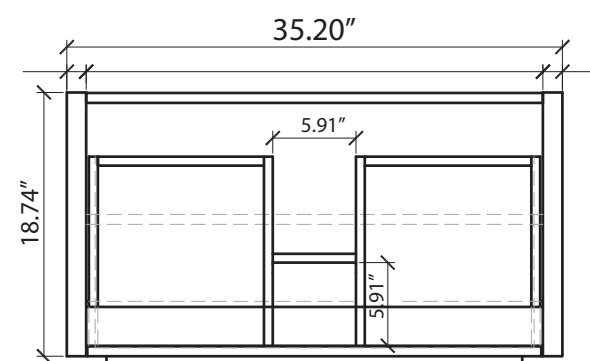

## SPECIFICATIONS

<b>Overall Dimensions</b>	35.5" W x 18.75" D(front to back) x 33.92" H
<b>Counter Dimensions</b>	35.5" W x 18.75" D(front to back) x 4" H
<b>Water Depth</b>	4-1/4" to overflow
<b>Drain Hole</b>	1-1/2" diameter
<b>Faucet Hole</b>	1-3/8" diameter
<b>Faucet Configurations</b>	Single hole drilling

*All measurements are approximate.*

# 36" TN-LX900

Floor Standing Vanity Cabinet

Vanity Front View

Vanity Side View

Counter

Vanity Top View