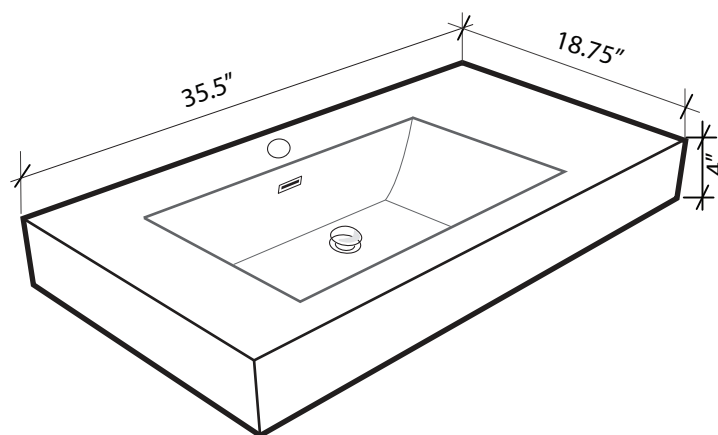

## SPECIFICATIONS

<b>Overall Dimensions</b>	35.5" W x 18.75" D(front to back) x 33.92" H
<b>Counter Dimensions</b>	35.5" W x 18.75" D(front to back) x 4" H
<b>Water Depth</b>	4-1/4" to overflow
<b>Drain Hole</b>	1-1/2" diameter
<b>Faucet Hole</b>	1-3/8" diameter
<b>Faucet Configurations</b>	Single hole drilling

*All measurements are approximate.*

# 36" TN-LX900

Floor Standing Vanity Cabinet

Vanity Front View

Vanity Side View

Counter

Vanity Top View