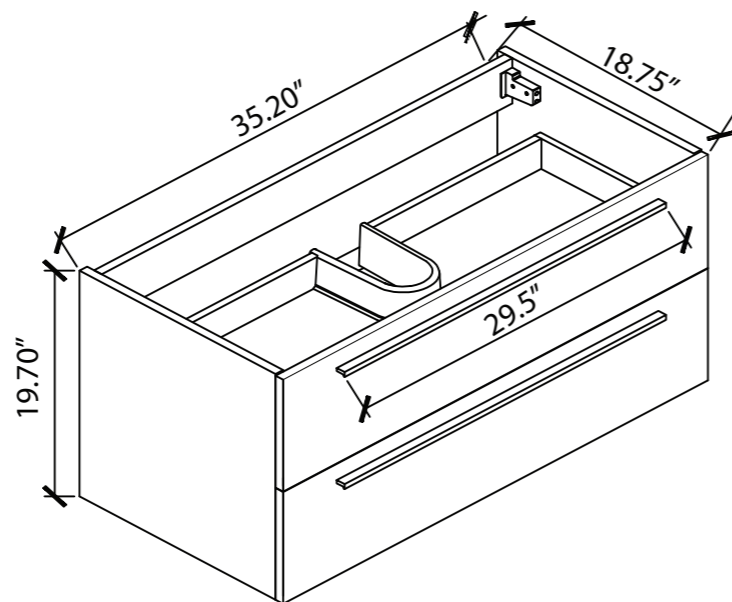

## SPECIFICATIONS

<b>Overall Dimensions</b>	35.5" W x 18.75" D(front to back) x 23.70" H
<b>Counter Dimensions</b>	35.5" W x 18.75" D(front to back) x 4" H
<b>Water Depth</b>	4-1/4" to overflow
<b>Drain Hole</b>	1-1/2" diameter
<b>Faucet Hole</b>	1-3/8" diameter
<b>Faucet Configurations</b>	Single hole drilling

*All measurements are approximate.*

# 36" TN-M900

Wall Hung Vanity Cabinet

Vanity Front

Vanity Side

Counter Top

Vanity Back