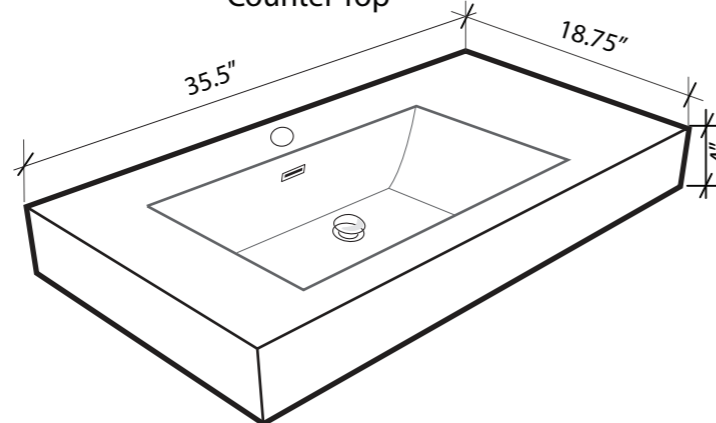

## SPECIFICATIONS

<b>Overall Dimensions</b>	35.5" W x 18.75" D(front to back) x 23.70" H
<b>Counter Dimensions</b>	35.5" W x 18.75" D(front to back) x 4" H
<b>Water Depth</b>	4-1/4" to overflow
<b>Drain Hole</b>	1-1/2" diameter
<b>Faucet Hole</b>	1-3/8" diameter
<b>Faucet Configurations</b>	Single hole drilling

*All measurements are approximate.*

# 36" TN-M900

Wall Hung Vanity Cabinet

Vanity Front

Vanity Side

Counter Top

Vanity Back