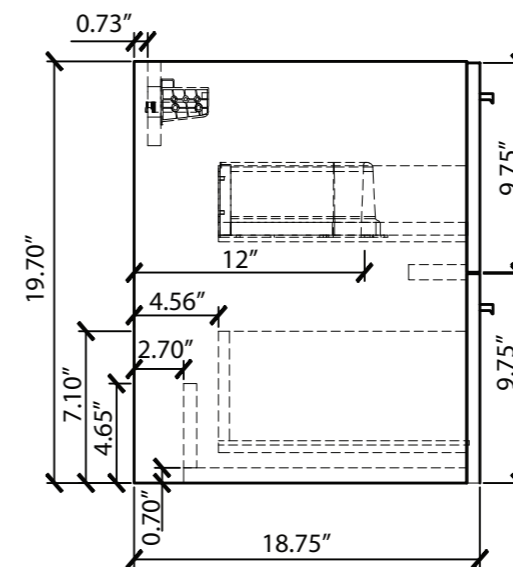

## SPECIFICATIONS

<b>Overall Dimensions</b>	35.5" W x 18.75" D(front to back) x 23.70" H
<b>Counter Dimensions</b>	35.5" W x 18.75" D(front to back) x 4" H
<b>Water Depth</b>	4-1/4" to overflow
<b>Drain Hole</b>	1-1/2" diameter
<b>Faucet Hole</b>	1-3/8" diameter
<b>Faucet Configurations</b>	Single hole drilling

*All measurements are approximate.*

# 36" TN-M900

Wall Hung Vanity Cabinet

Vanity Front

Vanity Side

Counter Top

Vanity Back